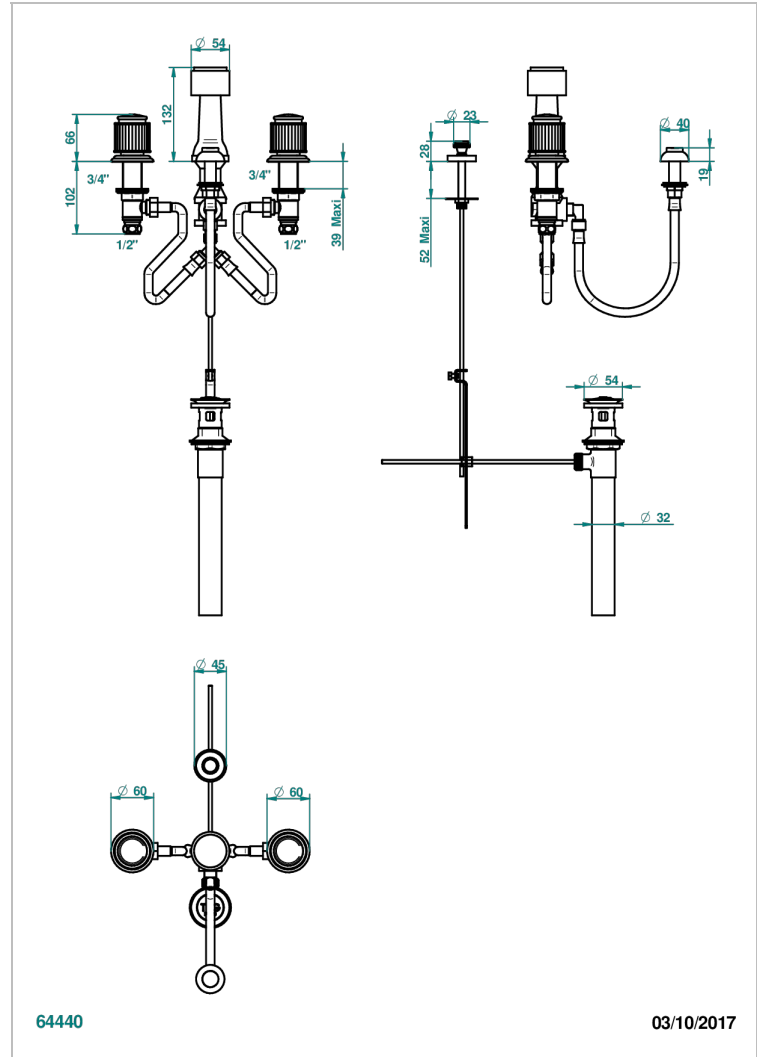

JAIPUR BLACK ONYX

A9C-207KA

Bidet Faucet with vertical spray, drain and vacuum breaker, for bidet Kohler

64440

03/10/2017

CHARACTERISTIC

- ASME : ASME A112.18.1-2011/CSA B125.1-11

STANDARDS

AVAILABLE FINITIONS

Antique nickel - H28
Black ceram - D30
Blush PVD - H62
Brass color PVD - H49
Brown bronze color PVD - F33
Gold color PVD - H52

Graphite PVD - H64
Lacquered light bronze - D01
Matt Umber PVD - H67
Matt blush PVD - H60
Matt brass color PVD - H50
Matt brown bronze color PVD - F34