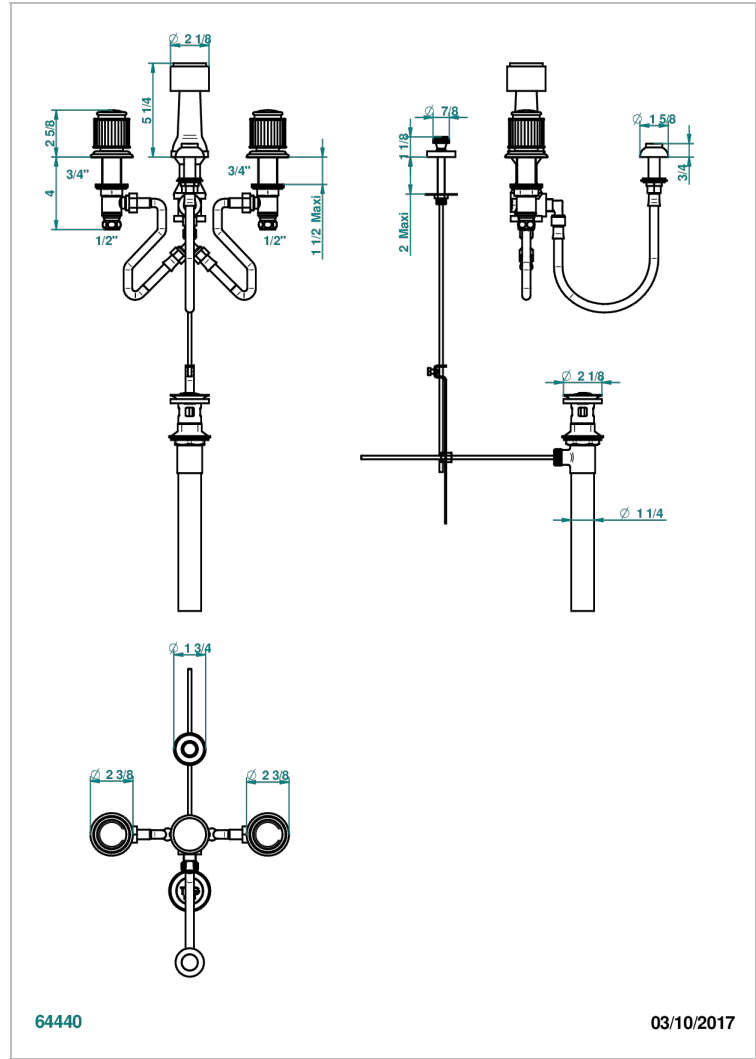

JAIPUR BLACK ONYX

A9C-207KA

THG[®]
PARIS

Bidet Faucet with vertical spray, drain and vacuum breaker, for bidet Kohler

64440

03/10/2017

CHARACTERISTIC

- ASME : ASME A112.18.1-2011/CSA B125.1-11

STANDARDS

AVAILABLE FINITIONS

Antique nickel - H28
Black ceram - D30
Blush PVD - H62
Brass color PVD - H49
Brown bronze color PVD - F33
Gold color PVD - H52

Graphite PVD - H64
Lacquered light bronze - D01
Matt Umber PVD - H67
Matt blush PVD - H60
Matt brass color PVD - H50
Matt brown bronze color PVD - F34