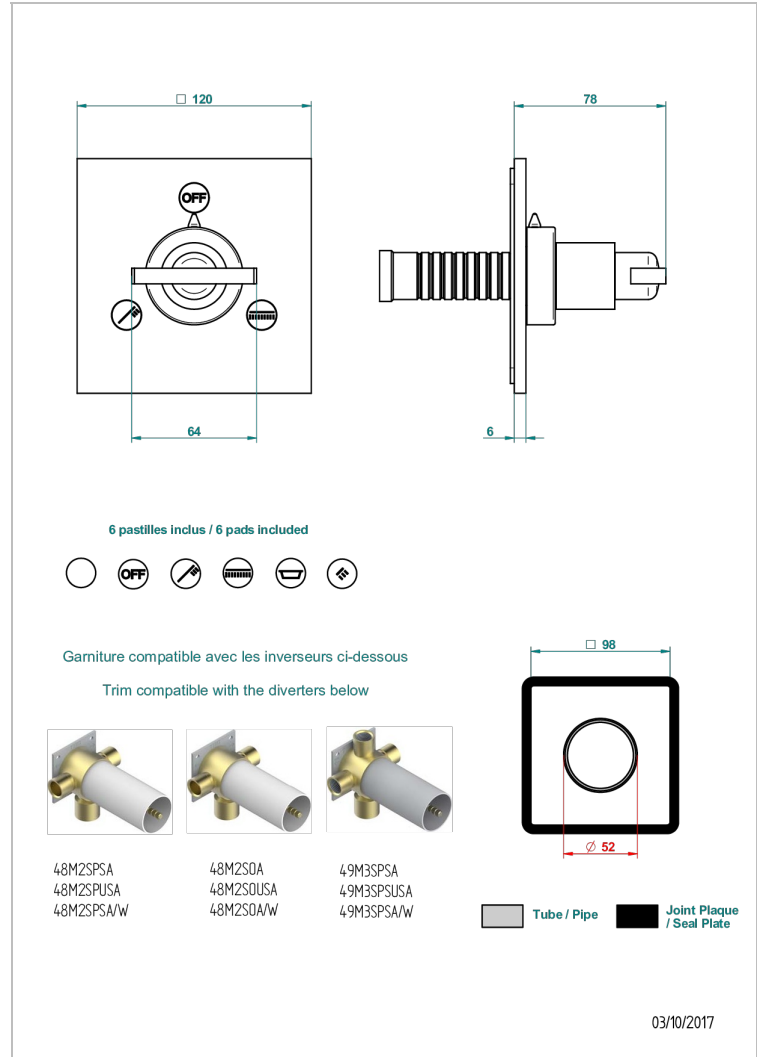

LE 11

U2A-48M2SB

Trim for wall mounted diverter - 2 ways ref.48M2 & 3 ways ref.49M3

CHARACTERISTIC

- Le 11
- Trim for wall mounted diverter - 2 ways ref.48M2 & 3 ways ref.49M3

RELATED SKU'S

- Ref. G00-48M2SOUSA Wall mounted 3-way diverter with ceramic cartridge for concealed installation- 1 inlet 3/4" and 2 outlets 1/2" without shared ports no stop position - no trim
- Ref. G00-48M2SPSUSA Wall mounted 3-way diverter with ceramic cartridge for concealed installation- 1 inlet 3/4" and 2 outlets 1/2" with positive top, no shared ports - no trim
- Ref. G00-49M3SPSUSA Wall mounted 4-way diverter with ceramic cartridge for concealed installation- 1 inlet 3/4" and 3 outlets 1/2" with positive top, no shared ports - no trim