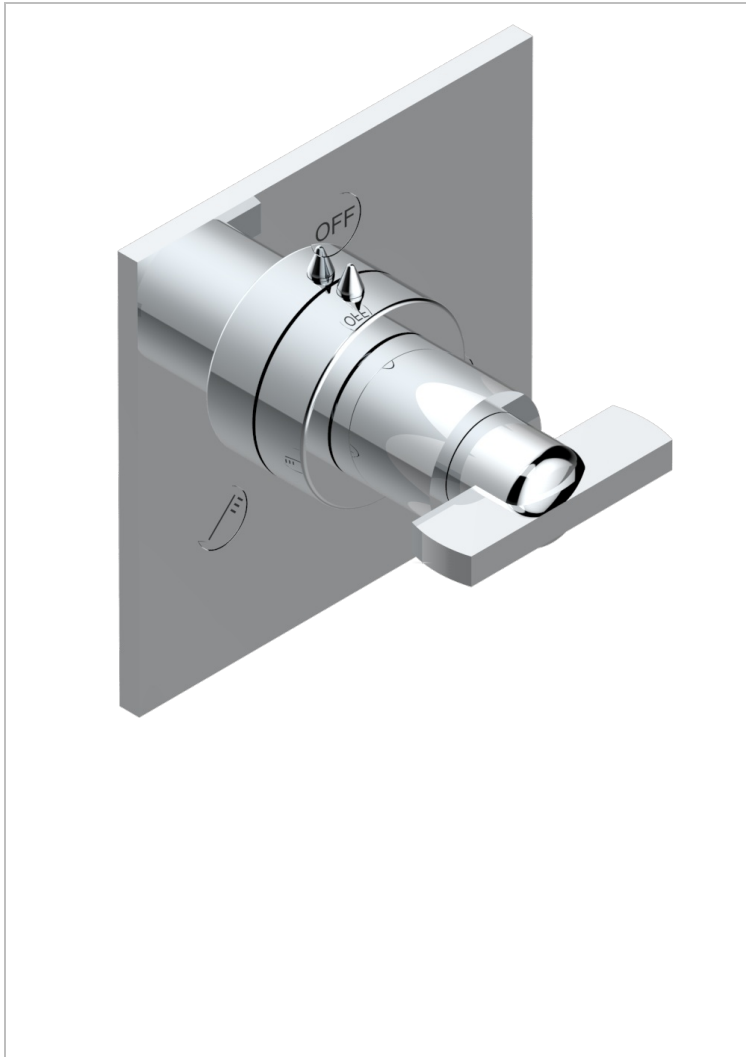

LE 11

U2A-48M2SB

Trim for wall mounted diverter - 2 ways ref.48M2 & 3 ways ref.49M3

CHARACTERISTIC

- Le 11
- Trim for wall mounted diverter - 2 ways ref.48M2 & 3 ways ref.49M3

RELATED SKU'S

- Ref. G00-48M2SOUSA Wall mounted 3-way diverter with ceramic cartridge for concealed installation- 1 inlet 3/4" and 2 outlets 1/2" without shared ports no stop position - no trim
- Ref. G00-48M2SPSUSA Wall mounted 3-way diverter with ceramic cartridge for concealed installation- 1 inlet 3/4" and 2 outlets 1/2" with positive top, no shared ports - no trim
- Ref. G00-49M3SPSUSA Wall mounted 4-way diverter with ceramic cartridge for concealed installation- 1 inlet 3/4" and 3 outlets 1/2" with positive top, no shared ports - no trim