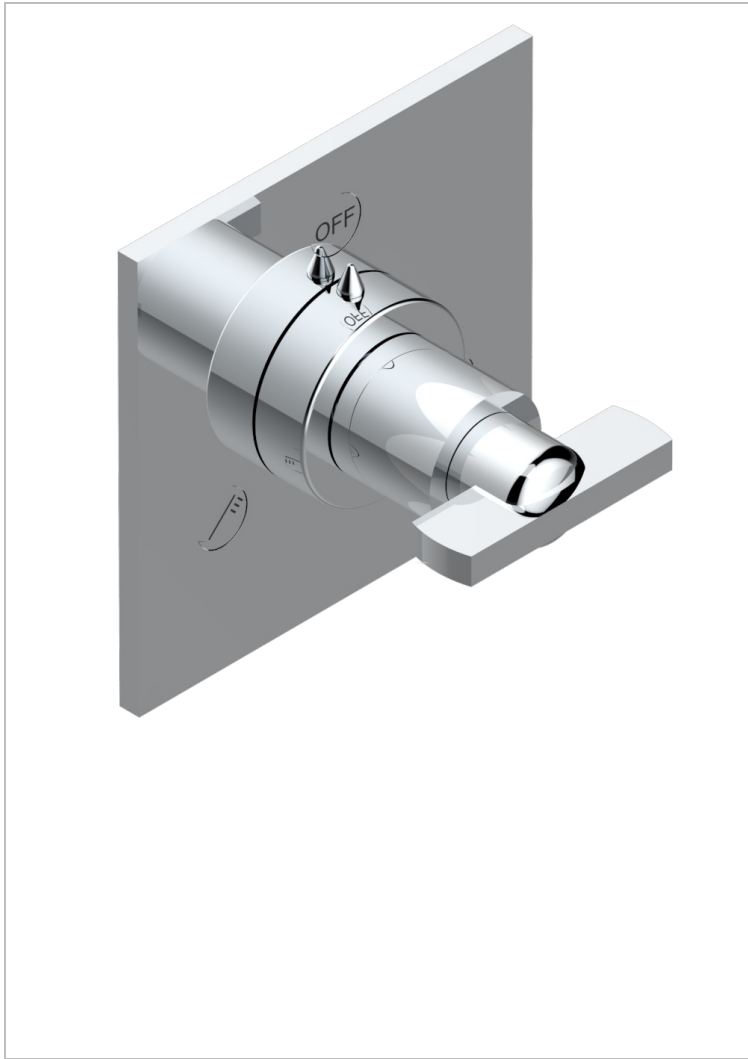

LE 11

U2A-48M2SB

Trim for wall mounted diverter - 2 ways ref.48M2 & 3 ways ref.49M3

6 pastilles inclus / 6 pads included

Garniture compatible avec les inverseurs ci-dessous
Trim compatible with the diverters below

48M2SPSA
48M2SPUSA
48M2SPSA/W

48M2S0A
48M2S0USA
48M2S0A/W

49M3SPSA
49M3SPSUSA
49M3SPSA/W

64439

03/10/2017

CHARACTERISTIC

- Le 11
- Trim for wall mounted diverter - 2 ways ref.48M2 & 3 ways ref.49M3

RELATED SKU'S

- Ref. G00-48M2SOUSA Wall mounted 3-way diverter with ceramic cartridge for concealed installation- 1 inlet 3/4" and 2 outlets 1/2" without shared ports no stop position - no trim
- Ref. G00-48M2SPSUSA Wall mounted 3-way diverter with ceramic cartridge for concealed installation- 1 inlet 3/4" and 2 outlets 1/2" with positive top, no shared ports - no trim
- Ref. G00-49M3SPSUSA Wall mounted 4-way diverter with ceramic cartridge for concealed installation- 1 inlet 3/4" and 3 outlets 1/2" with positive top, no shared ports - no trim