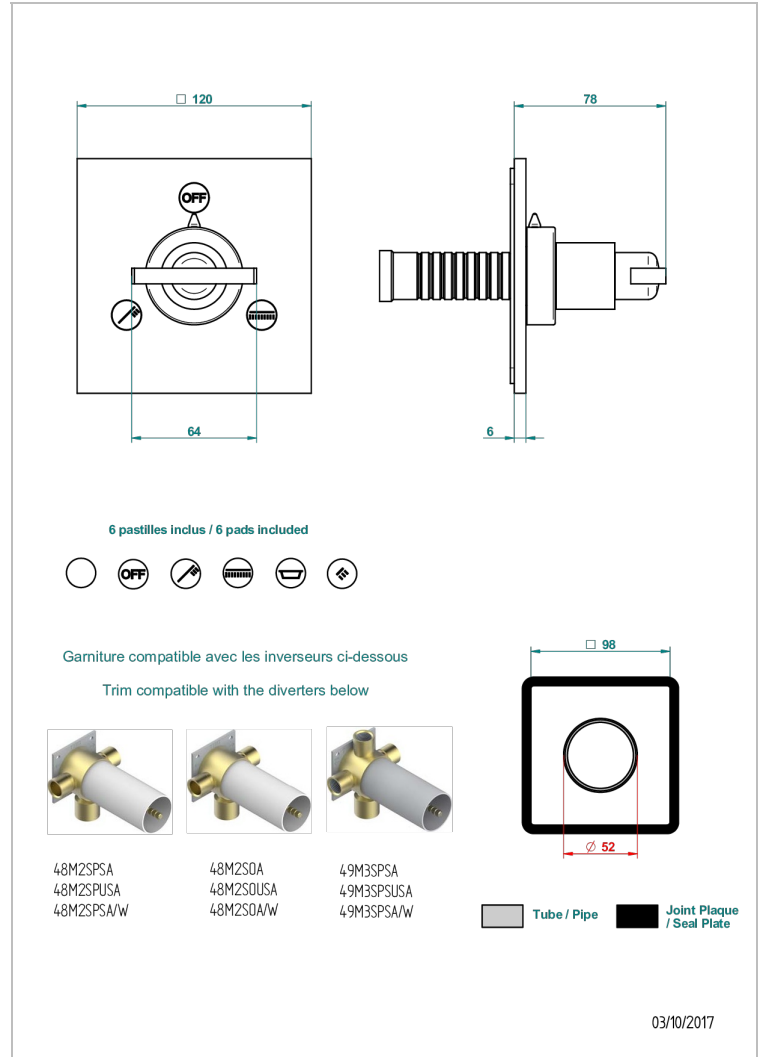

LE 11

U2A-48M2SB

Trim for wall mounted diverter, 2 ways - ref. 48M2 and 3 ways - ref. 49M3

CARACTERÍSTICAS

- Le 11
- Trim for wall mounted diverter, 2 ways - ref. 48M2 and 3 ways - ref. 49M3

PRODUCTOS RELACIONADOS

- Ref. G00-48M2SOA Wall mounted 3-way diverter with ceramic cartridge for concealed installation- 1 inlet 3/4" and 2 outlets 1/2" without stop position, without trim
- Ref. G00-48M2SPSA Wall mounted 3-way diverter with ceramic cartridge for concealed installation, 1 inlet 3/4" and 2 outlets 1/2" with stop position, without trim
- Ref. G00-49M3SPSA Wall mounted 4-way diverter with ceramic cartridge for concealed installation- 1 inlet 3/4" and 3 outlets 1/2" with stop position, without trim