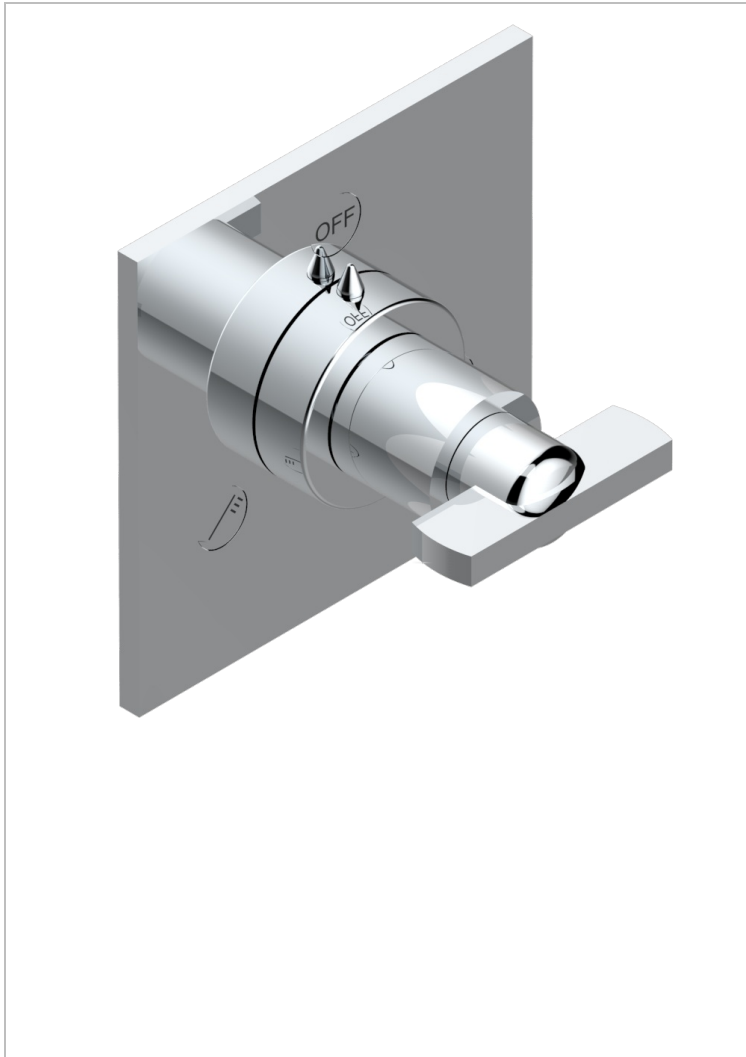

LE 11

U2A-48M2SB

Trim for wall mounted diverter, 2 ways - ref. 48M2 and 3 ways - ref. 49M3

CARACTERÍSTICAS

- Le 11
- Trim for wall mounted diverter, 2 ways - ref. 48M2 and 3 ways - ref. 49M3

PRODUCTOS RELACIONADOS

- Ref. G00-48M2SOA Wall mounted 3-way diverter with ceramic cartridge for concealed installation- 1 inlet 3/4" and 2 outlets 1/2" without stop position, without trim
- Ref. G00-48M2SPSA Wall mounted 3-way diverter with ceramic cartridge for concealed installation, 1 inlet 3/4" and 2 outlets 1/2" with stop position, without trim
- Ref. G00-49M3SPSA Wall mounted 4-way diverter with ceramic cartridge for concealed installation- 1 inlet 3/4" and 3 outlets 1/2" with stop position, without trim