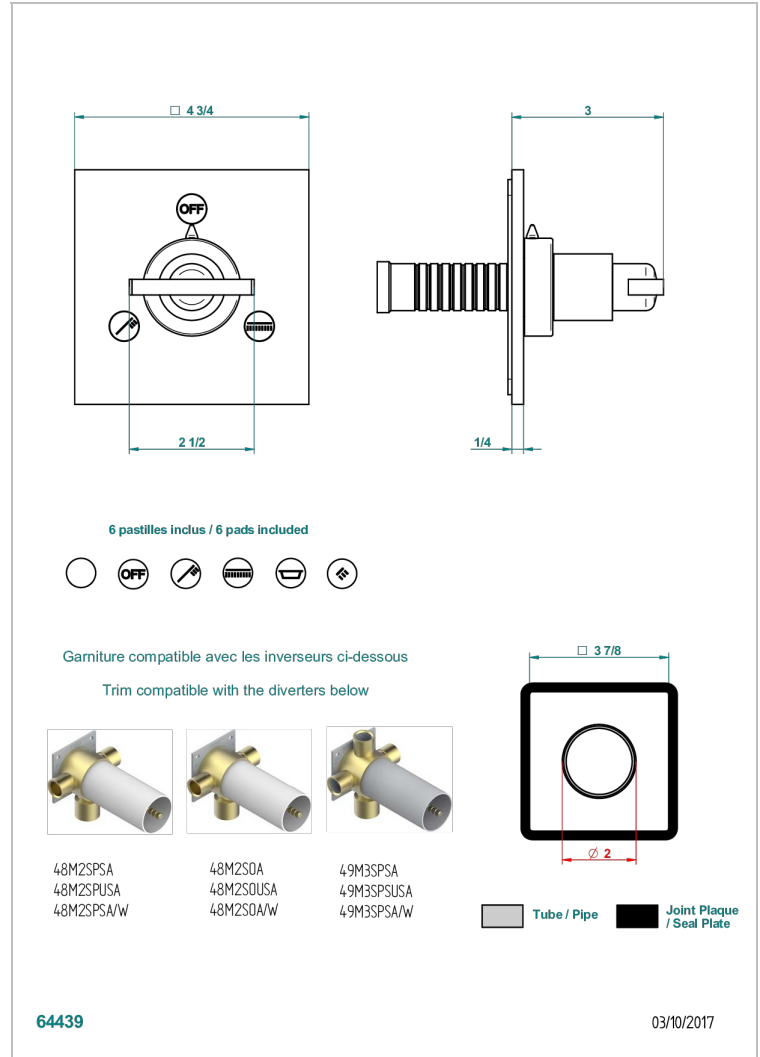

LE 11

U2A-48M2SB

Trim for wall mounted diverter, 2 ways - ref. 48M2 and 3 ways - ref. 49M3

CARACTERÍSTICAS

- Le 11
- Trim for wall mounted diverter, 2 ways - ref. 48M2 and 3 ways - ref. 49M3

PRODUCTOS RELACIONADOS

- Ref. G00-48M2SOA Wall mounted 3-way diverter with ceramic cartridge for concealed installation- 1 inlet 3/4" and 2 outlets 1/2" without stop position, without trim
- Ref. G00-48M2SPSA Wall mounted 3-way diverter with ceramic cartridge for concealed installation, 1 inlet 3/4" and 2 outlets 1/2" with stop position, without trim
- Ref. G00-49M3SPSA Wall mounted 4-way diverter with ceramic cartridge for concealed installation- 1 inlet 3/4" and 3 outlets 1/2" with stop position, without trim