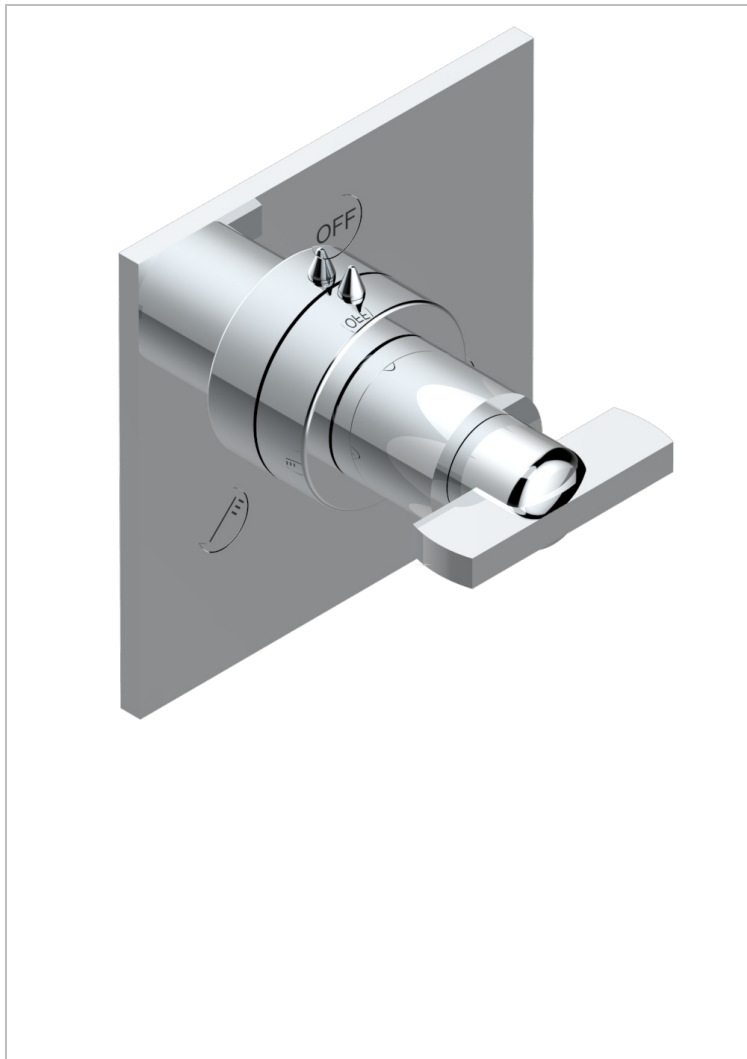

# LE 11

U2A-48M2SB

Trim for wall mounted diverter, 2 ways - ref. 48M2 and 3 ways - ref. 49M3

## CHARACTERISTIC

- Le 11
- Trim for wall mounted diverter, 2 ways - ref. 48M2 and 3 ways - ref. 49M3

## RELATED SKU'S

- Ref. G00-48M2SOA Wall mounted 3-way diverter with ceramic cartridge for concealed installation- 1 inlet 3/4" and 2 outlets 1/2" without stop position, without trim
- Ref. G00-48M2SPSA Wall mounted 3-way diverter with ceramic cartridge for concealed installation, 1 inlet 3/4" and 2 outlets 1/2" with stop position, without trim
- Ref. G00-49M3SPSA Wall mounted 4-way diverter with ceramic cartridge for concealed installation- 1 inlet 3/4" and 3 outlets 1/2" with stop position, without trim