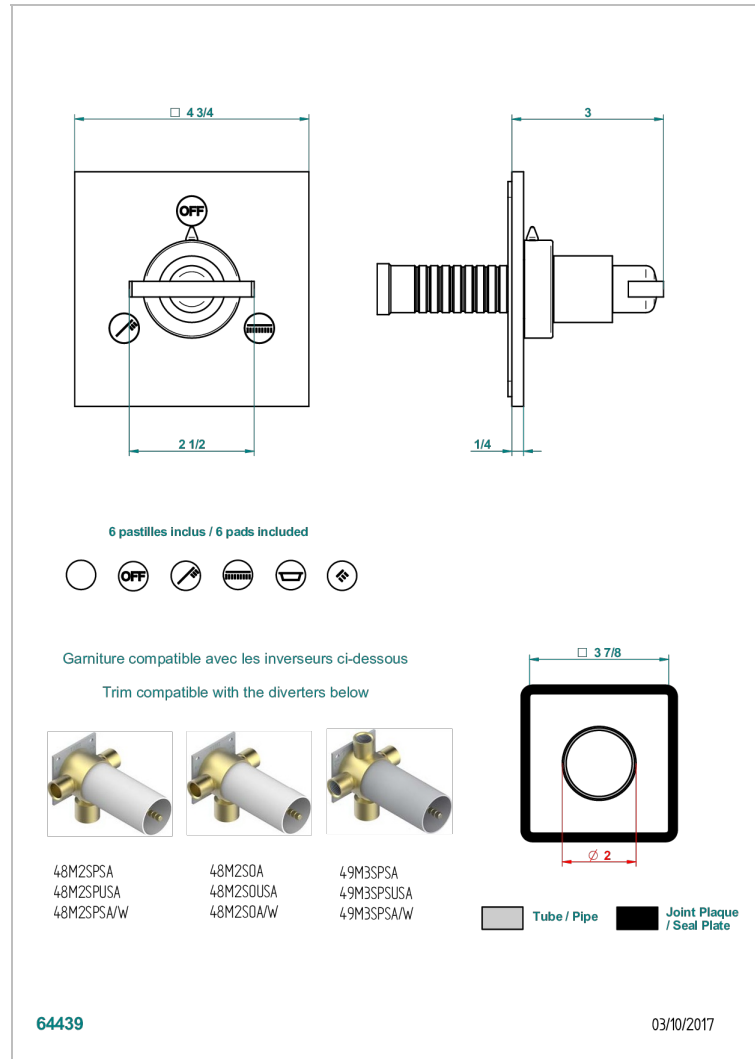

# LE 11

U2A-48M2SB

Trim for wall mounted diverter, 2 ways - ref. 48M2 and 3 ways - ref. 49M3

## CHARACTERISTIC

- Le 11
- Trim for wall mounted diverter, 2 ways - ref. 48M2 and 3 ways - ref. 49M3

## RELATED SKU'S

- Ref. G00-48M2SOA Wall mounted 3-way diverter with ceramic cartridge for concealed installation- 1 inlet 3/4" and 2 outlets 1/2" without stop position, without trim
- Ref. G00-48M2SPSA Wall mounted 3-way diverter with ceramic cartridge for concealed installation, 1 inlet 3/4" and 2 outlets 1/2" with stop position, without trim
- Ref. G00-49M3SPSA Wall mounted 4-way diverter with ceramic cartridge for concealed installation- 1 inlet 3/4" and 3 outlets 1/2" with stop position, without trim