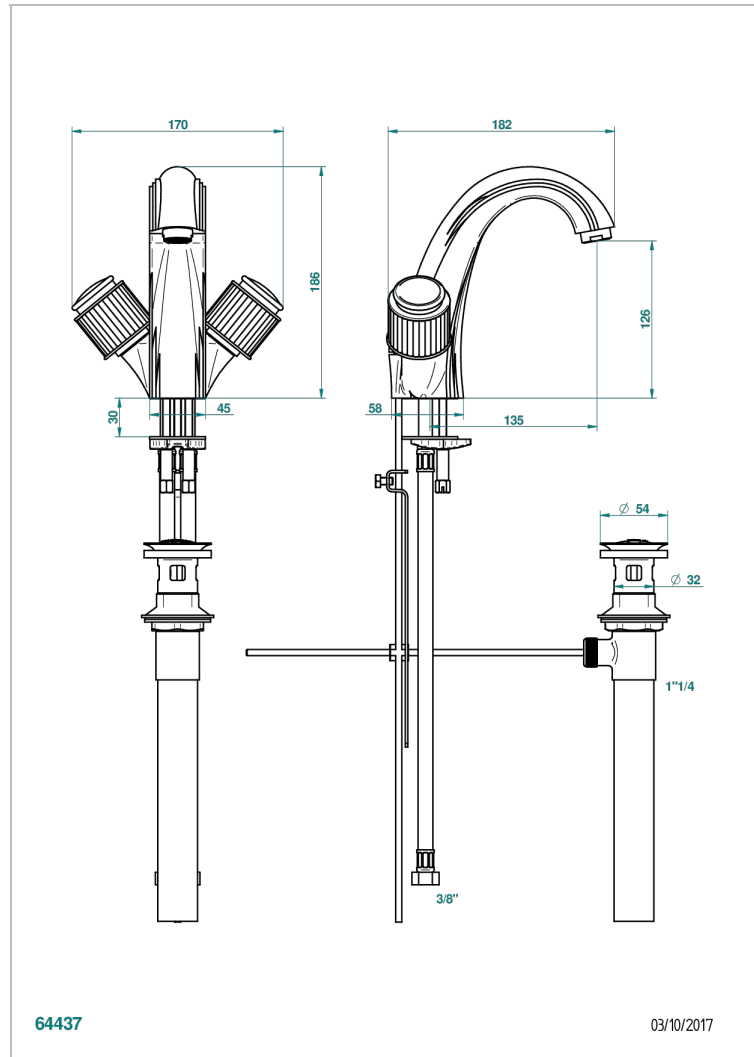

JAIPUR BLACK ONYX

A9C-2155/US

Single hole lavatory set with drain

CHARACTERISTIC

- Jaipur Black Onyx
- Single hole lavatory set with drain

AVAILABLE FINITIONS

Black ceram - D30
Blush PVD - H62
Brass color PVD - H49
Brown bronze color PVD - F33
Chrome polished - A02
Chrome polished / gold polished - G02

Copper antique matt, coated - H07
Gold color PVD - H52
Gold mat - F07
Gold polished - F01
Graphite PVD - H64
Light coated bronze - D01

Matt Umber PVD - H67
Matt blush PVD - H60
Matt brass color PVD - H50
Matt brown bronze color PVD - F34
Matt chrome (American satin) - C02
Matt gold color PVD - H53

Matt graphite PVD - H65
Matt nickel (American satin) - C01
Matt nickel color PVD - H56
Nickel antique / Sovereign - H28
Nickel color PVD - H55
Nickel polished - B01

Soft gold - F30
Soft matt gold - F31
Umber PVD - H66