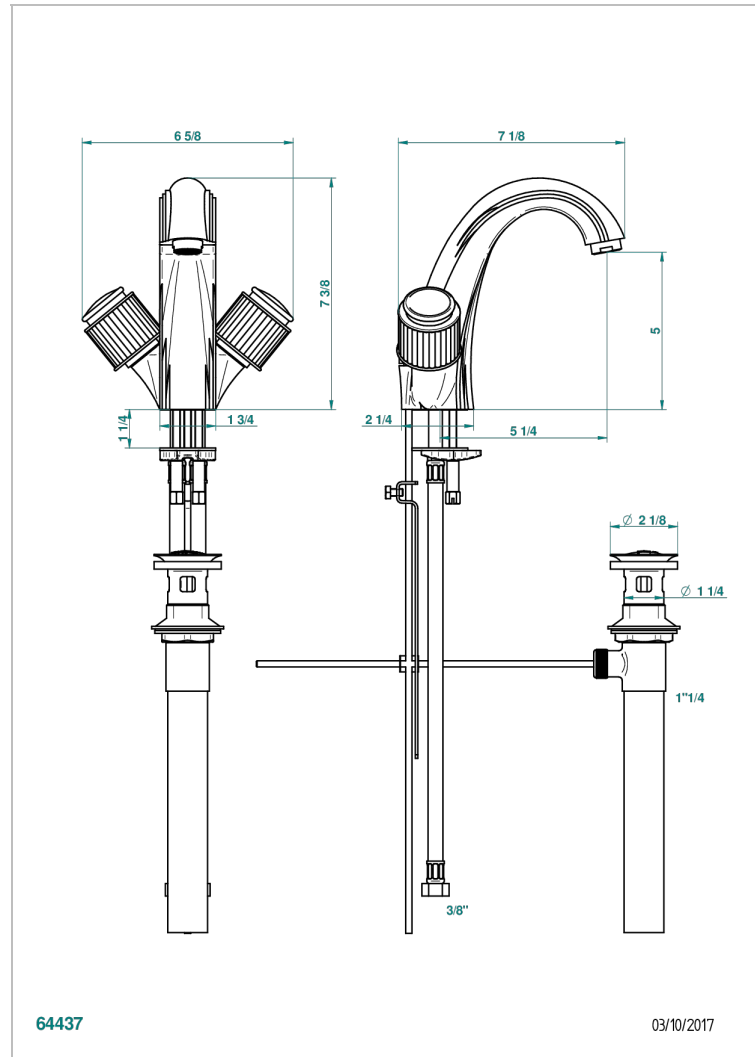

## CHARACTERISTIC

- Jaipur Black Onyx
- Single hole lavatory set with drain