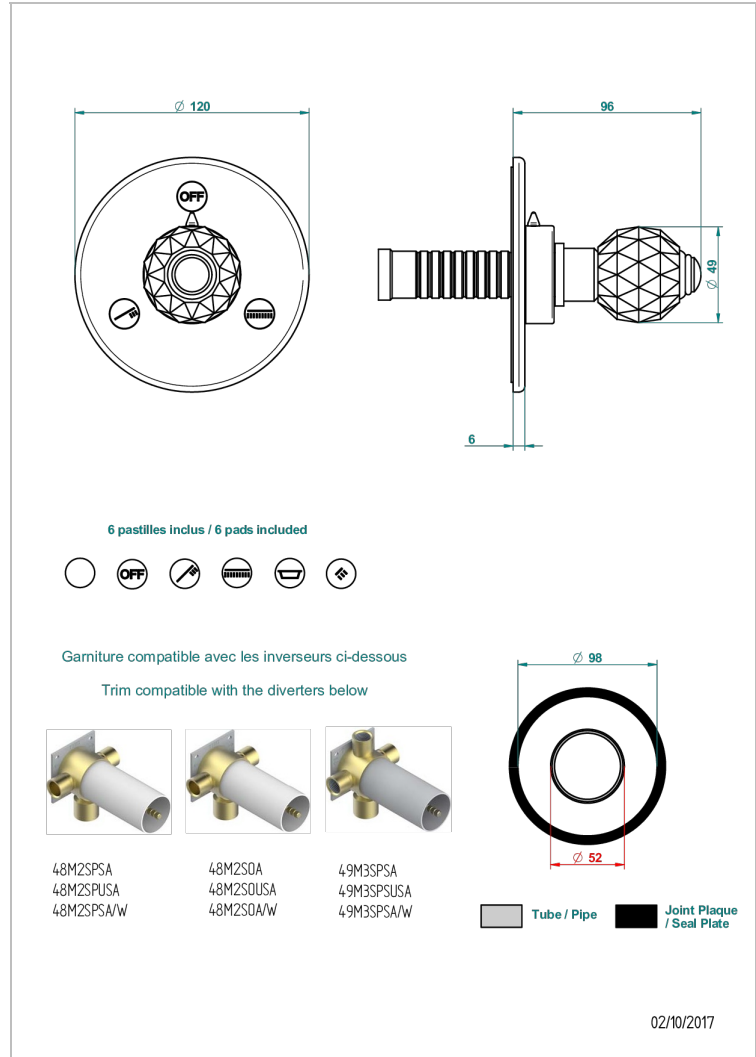

# MANDARINE CRISTALLIA DIAMANT

U1K-48M2SB

Trim for wall mounted diverter - 2 ways ref.48M2 & 3 ways ref.49M3

## CHARACTERISTIC

- Mandarine Cristallia Diamant
- Trim for wall mounted diverter - 2 ways ref.48M2 & 3 ways ref.49M3

## RELATED SKU'S

- Ref. G00-48M2SOUSA Wall mounted 3-way diverter with ceramic cartridge for concealed installation- 1 inlet 3/4" and 2 outlets 1/2" without shared ports no stop position - no trim
- Ref. G00-48M2SPSUSA Wall mounted 3-way diverter with ceramic cartridge for concealed installation- 1 inlet 3/4" and 2 outlets 1/2" with positive top, no shared ports - no trim
- Ref. G00-49M3SPSUSA Wall mounted 4-way diverter with ceramic cartridge for concealed installation- 1 inlet 3/4" and 3 outlets 1/2" with positive top, no shared ports - no trim