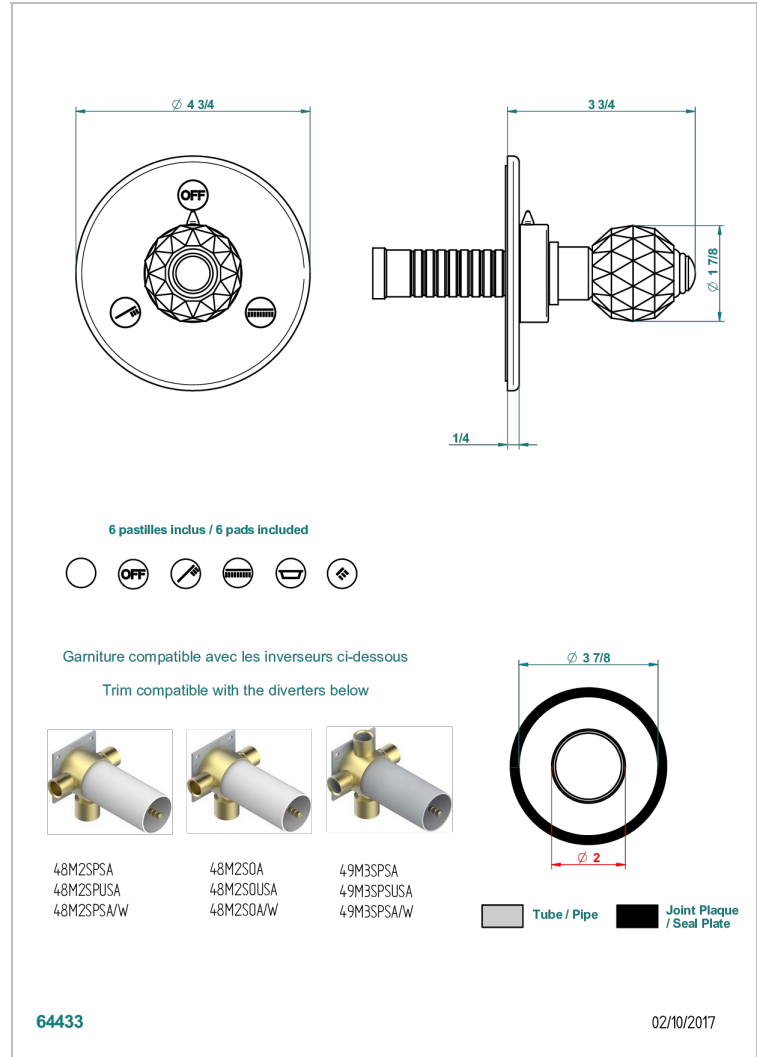

MANDARINE CRISTALLIA DIAMANT

U1K-48M2SB

Trim for wall mounted diverter - 2 ways ref.48M2 & 3 ways ref.49M3

CHARACTERISTIC

- Mandarine Cristallia Diamant
- Trim for wall mounted diverter - 2 ways ref.48M2 & 3 ways ref.49M3

RELATED SKU'S

- Ref. G00-48M2SOUSA Wall mounted 3-way diverter with ceramic cartridge for concealed installation- 1 inlet 3/4" and 2 outlets 1/2" without shared ports no stop position - no trim
- Ref. G00-48M2SPSUSA Wall mounted 3-way diverter with ceramic cartridge for concealed installation- 1 inlet 3/4" and 2 outlets 1/2" with positive top, no shared ports - no trim
- Ref. G00-49M3SPSUSA Wall mounted 4-way diverter with ceramic cartridge for concealed installation- 1 inlet 3/4" and 3 outlets 1/2" with positive top, no shared ports - no trim