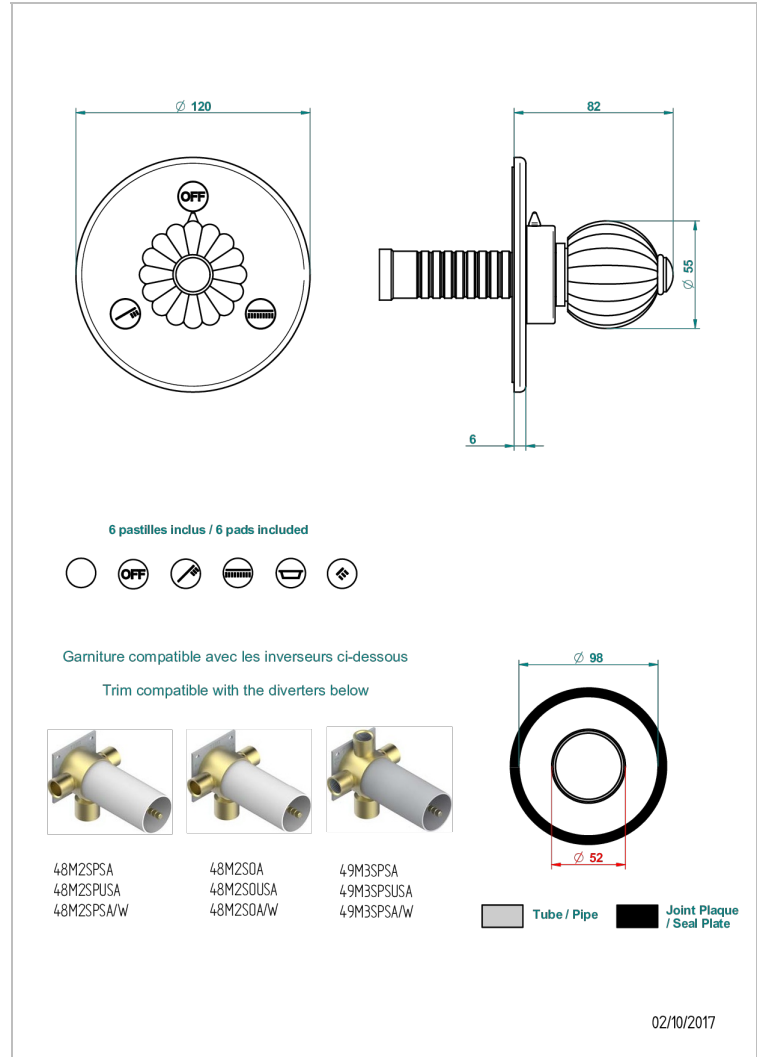

MANDARINE CLEAR CRYSTAL

U1D-48M2SB

Trim for wall mounted diverter - 2 ways ref.48M2 & 3 ways ref.49M3

CHARACTERISTIC

- Mandarine Clear crystal
- Trim for wall mounted diverter - 2 ways ref.48M2 & 3 ways ref.49M3

RELATED SKU'S

- Ref. G00-48M2SOUSA Wall mounted 3-way diverter with ceramic cartridge for concealed installation- 1 inlet 3/4" and 2 outlets 1/2" without shared ports no stop position - no trim
- Ref. G00-48M2SPSUSA Wall mounted 3-way diverter with ceramic cartridge for concealed installation- 1 inlet 3/4" and 2 outlets 1/2" with positive top, no shared ports - no trim
- Ref. G00-49M3SPSUSA Wall mounted 4-way diverter with ceramic cartridge for concealed installation- 1 inlet 3/4" and 3 outlets 1/2" with positive top, no shared ports - no trim