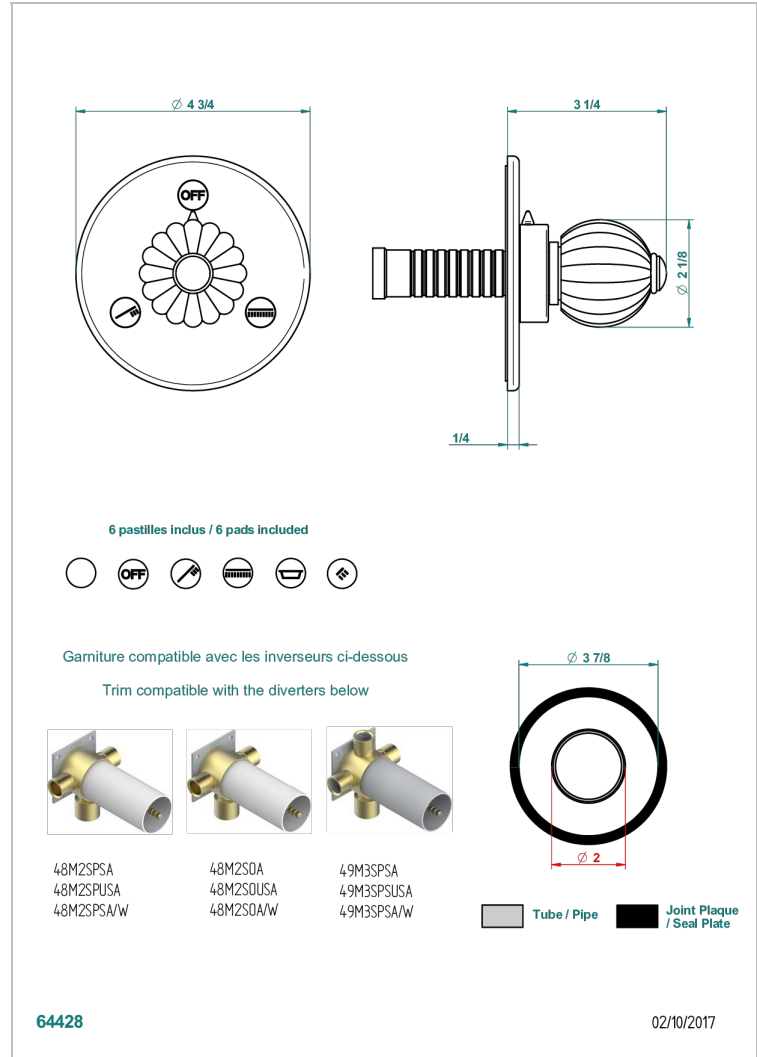

# MANDARINE CLEAR CRYSTAL

U1D-48M2SB

Trim for wall mounted diverter - 2 ways ref.48M2 & 3 ways ref.49M3

## CHARACTERISTIC

- Mandarine Clear crystal
- Trim for wall mounted diverter - 2 ways ref.48M2 & 3 ways ref.49M3

## RELATED SKU'S

- Ref. G00-48M2SOUSA Wall mounted 3-way diverter with ceramic cartridge for concealed installation- 1 inlet 3/4" and 2 outlets 1/2" without shared ports no stop position - no trim
- Ref. G00-48M2SPSUSA Wall mounted 3-way diverter with ceramic cartridge for concealed installation- 1 inlet 3/4" and 2 outlets 1/2" with positive top, no shared ports - no trim
- Ref. G00-49M3SPSUSA Wall mounted 4-way diverter with ceramic cartridge for concealed installation- 1 inlet 3/4" and 3 outlets 1/2" with positive top, no shared ports - no trim