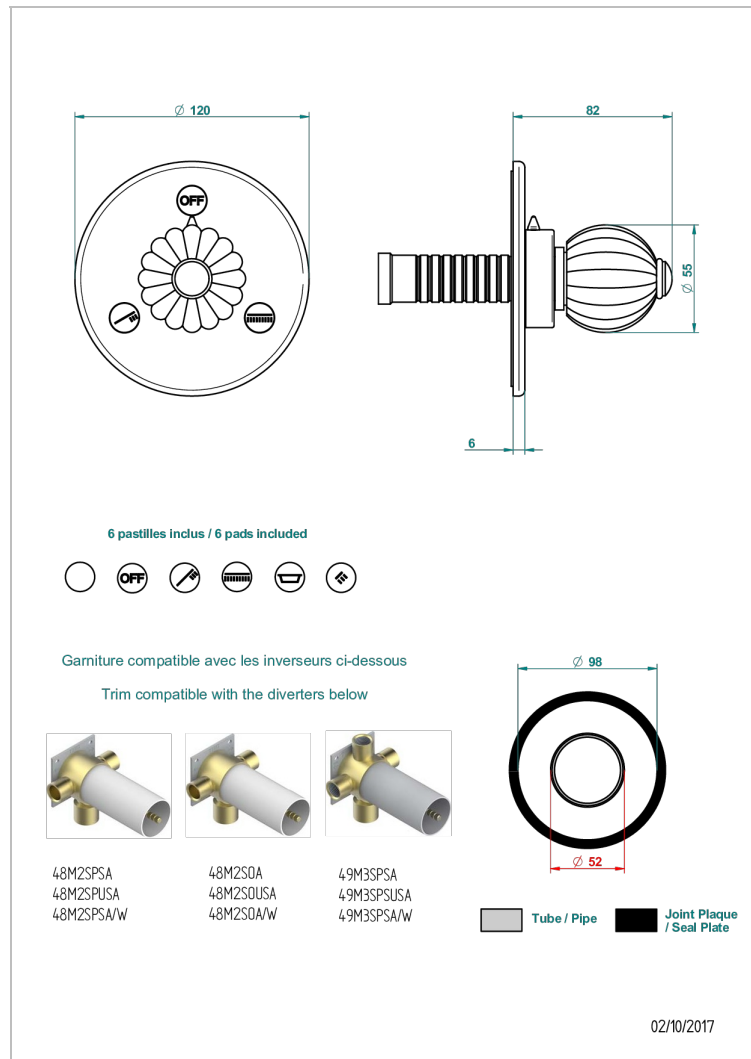

MANDARINE CLEAR CRYSTAL

U1D-48M2SB

Trim for wall mounted diverter, 2 ways - ref. 48M2 and 3 ways - ref. 49M3

CHARACTERISTIC

- Mandarin Clear crystal
- Trim for wall mounted diverter, 2 ways - ref. 48M2 and 3 ways - ref. 49M3

RELATED SKU'S

- Ref. G00-48M2SOA Wall mounted 3-way diverter with ceramic cartridge for concealed installation- 1 inlet 3/4" and 2 outlets 1/2" without stop position, without trim
- Ref. G00-48M2SPSA Wall mounted 3-way diverter with ceramic cartridge for concealed installation, 1 inlet 3/4" and 2 outlets 1/2" with stop position, without trim
- Ref. G00-49M3SPSA Wall mounted 4-way diverter with ceramic cartridge for concealed installation- 1 inlet 3/4" and 3 outlets 1/2" with stop position, without trim