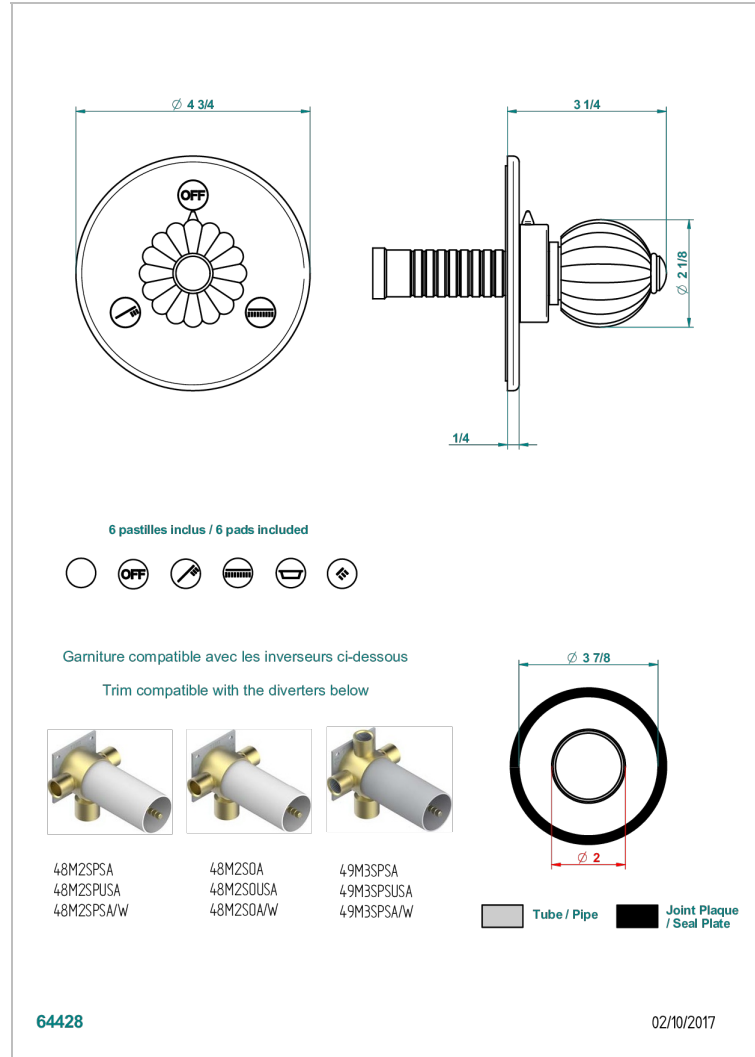

# MANDARINE CLEAR CRYSTAL

U1D-48M2SB

Trim for wall mounted diverter, 2 ways - ref. 48M2 and 3 ways - ref. 49M3

## CHARACTERISTIC

- Mandarin Clear crystal
- Trim for wall mounted diverter, 2 ways - ref. 48M2 and 3 ways - ref. 49M3

## RELATED SKU'S

- Ref. G00-48M2SOA Wall mounted 3-way diverter with ceramic cartridge for concealed installation- 1 inlet 3/4" and 2 outlets 1/2" without stop position, without trim
- Ref. G00-48M2SPSA Wall mounted 3-way diverter with ceramic cartridge for concealed installation, 1 inlet 3/4" and 2 outlets 1/2" with stop position, without trim
- Ref. G00-49M3SPSA Wall mounted 4-way diverter with ceramic cartridge for concealed installation- 1 inlet 3/4" and 3 outlets 1/2" with stop position, without trim