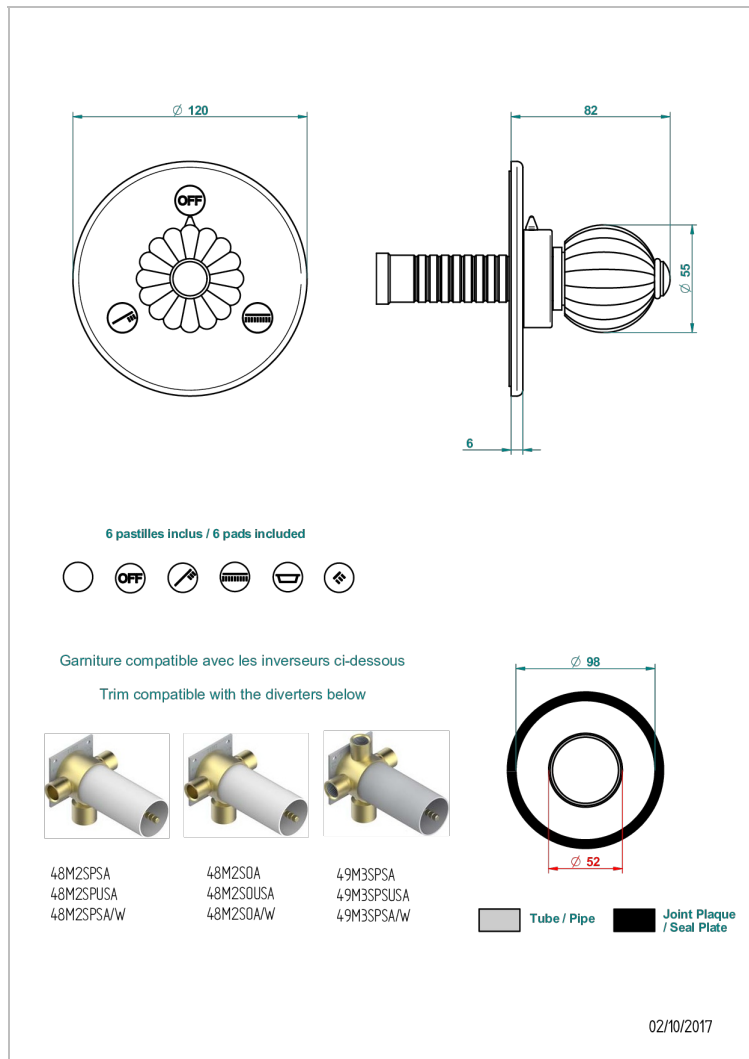

MANDARINE CO СВЕТЛЫМ ХРУСТАЛЕМ

U1D-48M2SB

Trim for wall mounted diverter, 2 ways - ref. 48M2 and 3 ways - ref. 49M3

THG
PARIS

ХАРАКТЕРИСТИКИ

- Mandarine CO светлым хрусталём
- Trim for wall mounted diverter, 2 ways - ref. 48M2 and 3 ways - ref. 49M3

СВЯЗАННЫЕ ТОВАРНЫЕ ПОЗИЦИИ

- Ref. G00-48M2SOA Wall mounted 3-way diverter with ceramic cartridge for concealed installation- 1 inlet 3/4" and 2 outlets 1/2" without stop position, without trim
- Ref. G00-48M2SPSA Wall mounted 3-way diverter with ceramic cartridge for concealed installation, 1 inlet 3/4" and 2 outlets 1/2" with stop position, without trim
- Ref. G00-49M3SPSA Wall mounted 4-way diverter with ceramic cartridge for concealed installation- 1 inlet 3/4" and 3 outlets 1/2" with stop position, without trim