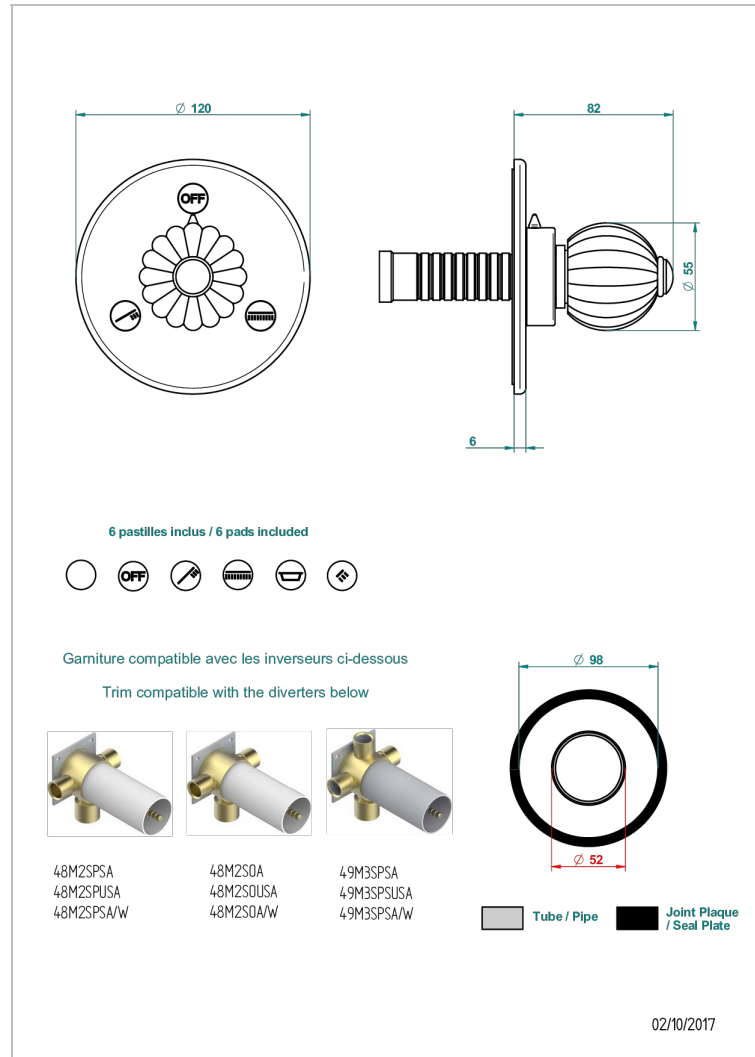

# MANDARINE CRISTAL CLARO

U1D-48M2SB

Trim for wall mounted diverter, 2 ways - ref. 48M2 and 3 ways - ref. 49M3

THG<sup>®</sup>  
PARIS

## CARACTERÍSTICAS

- Mandarine cristal claro
- Trim for wall mounted diverter, 2 ways - ref. 48M2 and 3 ways - ref. 49M3

## PRODUCTOS RELACIONADOS

- Ref. G00-48M2SOA Wall mounted 3-way diverter with ceramic cartridge for concealed installation- 1 inlet 3/4" and 2 outlets 1/2" without stop position, without trim
- Ref. G00-48M2SPSA Wall mounted 3-way diverter with ceramic cartridge for concealed installation, 1 inlet 3/4" and 2 outlets 1/2" with stop position, without trim
- Ref. G00-49M3SPSA Wall mounted 4-way diverter with ceramic cartridge for concealed installation- 1 inlet 3/4" and 3 outlets 1/2" with stop position, without trim