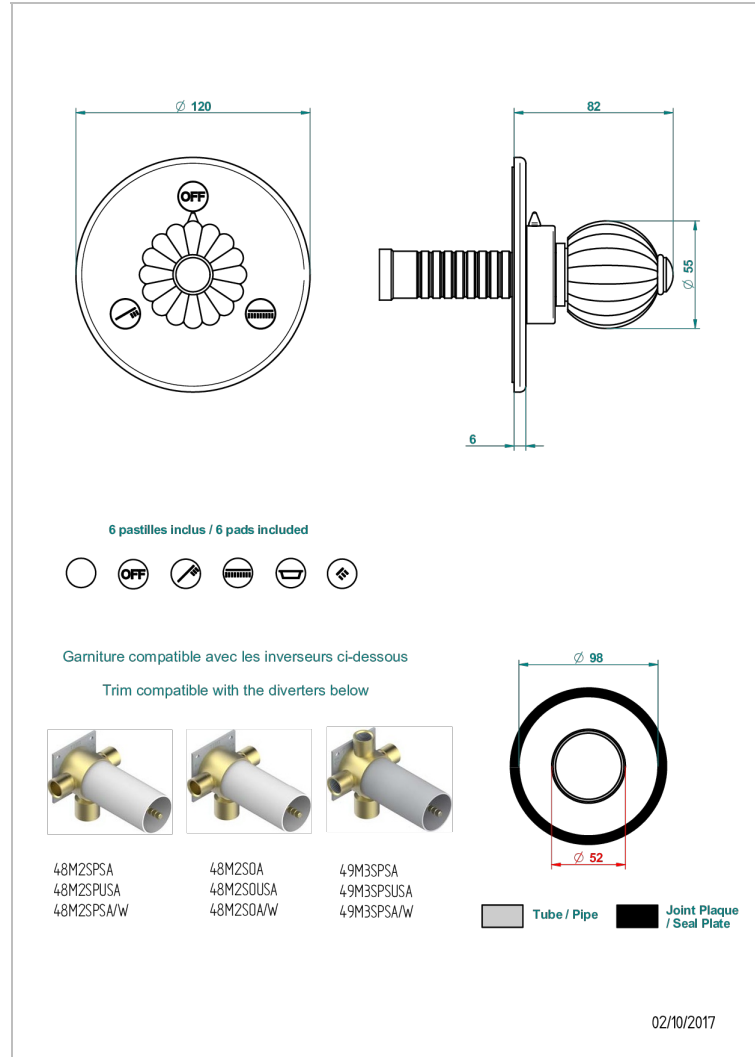

# MANDARINE CLEAR CRYSTAL

U1D-48M2SB

Trim for wall mounted diverter, 2 ways - ref. 48M2 and 3 ways - ref. 49M3

## CHARACTERISTIC

- Mandarin Clear crystal
- Trim for wall mounted diverter, 2 ways - ref. 48M2 and 3 ways - ref. 49M3

## RELATED SKU'S

- Ref. G00-48M2SOA Wall mounted 3-way diverter with ceramic cartridge for concealed installation- 1 inlet 3/4" and 2 outlets 1/2" without stop position, without trim
- Ref. G00-48M2SPSA Wall mounted 3-way diverter with ceramic cartridge for concealed installation, 1 inlet 3/4" and 2 outlets 1/2" with stop position, without trim
- Ref. G00-49M3SPSA Wall mounted 4-way diverter with ceramic cartridge for concealed installation- 1 inlet 3/4" and 3 outlets 1/2" with stop position, without trim