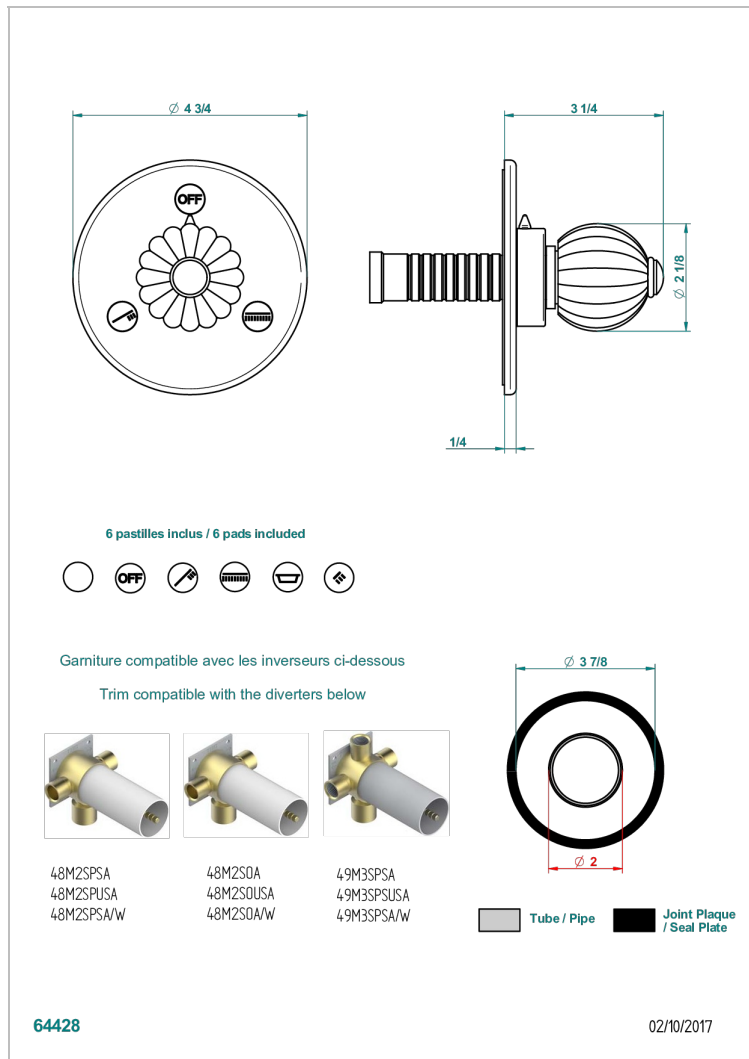

MANDARINE CO СВЕТЛЫМ ХРУСТАЛЕМ

U1D-48M2SB

Trim for wall mounted diverter, 2 ways - ref. 48M2 and 3 ways - ref. 49M3

THG
PARIS

ХАРАКТЕРИСТИКИ

- Mandarine со светлым хрусталём
- Trim for wall mounted diverter, 2 ways - ref. 48M2 and 3 ways - ref. 49M3

СВЯЗАННЫЕ ТОВАРНЫЕ ПОЗИЦИИ

- Ref. G00-48M2SOA Wall mounted 3-way diverter with ceramic cartridge for concealed installation- 1 inlet 3/4" and 2 outlets 1/2" without stop position, without trim
- Ref. G00-48M2SPSA Wall mounted 3-way diverter with ceramic cartridge for concealed installation, 1 inlet 3/4" and 2 outlets 1/2" with stop position, without trim
- Ref. G00-49M3SPSA Wall mounted 4-way diverter with ceramic cartridge for concealed installation- 1 inlet 3/4" and 3 outlets 1/2" with stop position, without trim