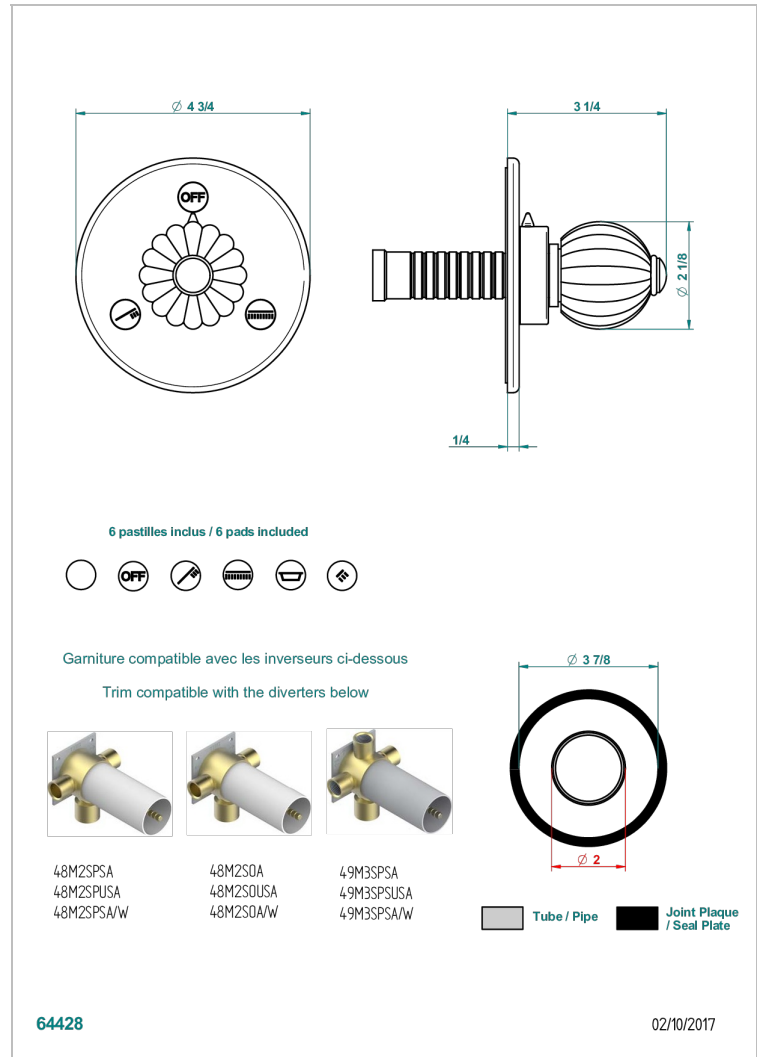

# MANDARINE CRISTAL CLARO

U1D-48M2SB

Trim for wall mounted diverter, 2 ways - ref. 48M2 and 3 ways - ref. 49M3

THG<sup>®</sup>  
PARIS

## CARACTERÍSTICAS

- Mandarine cristal claro
- Trim for wall mounted diverter, 2 ways - ref. 48M2 and 3 ways - ref. 49M3

## PRODUCTOS RELACIONADOS

- Ref. G00-48M2SOA Wall mounted 3-way diverter with ceramic cartridge for concealed installation- 1 inlet 3/4" and 2 outlets 1/2" without stop position, without trim
- Ref. G00-48M2SPSA Wall mounted 3-way diverter with ceramic cartridge for concealed installation, 1 inlet 3/4" and 2 outlets 1/2" with stop position, without trim
- Ref. G00-49M3SPSA Wall mounted 4-way diverter with ceramic cartridge for concealed installation- 1 inlet 3/4" and 3 outlets 1/2" with stop position, without trim