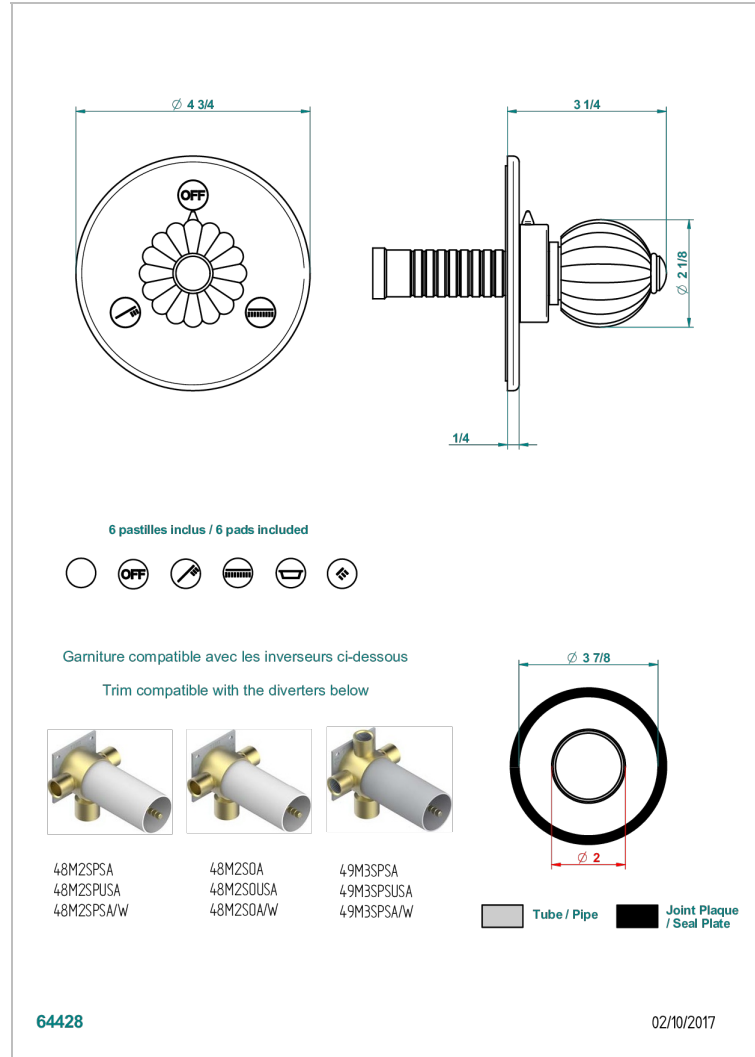

MANDARINE CLEAR CRYSTAL

U1D-48M2SB

Trim for wall mounted diverter, 2 ways - ref. 48M2 and 3 ways - ref. 49M3

CHARACTERISTIC

- Mandarin Clear crystal
- Trim for wall mounted diverter, 2 ways - ref. 48M2 and 3 ways - ref. 49M3

RELATED SKU'S

- Ref. G00-48M2SOA Wall mounted 3-way diverter with ceramic cartridge for concealed installation- 1 inlet 3/4" and 2 outlets 1/2" without stop position, without trim
- Ref. G00-48M2SPSA Wall mounted 3-way diverter with ceramic cartridge for concealed installation, 1 inlet 3/4" and 2 outlets 1/2" with stop position, without trim
- Ref. G00-49M3SPSA Wall mounted 4-way diverter with ceramic cartridge for concealed installation- 1 inlet 3/4" and 3 outlets 1/2" with stop position, without trim