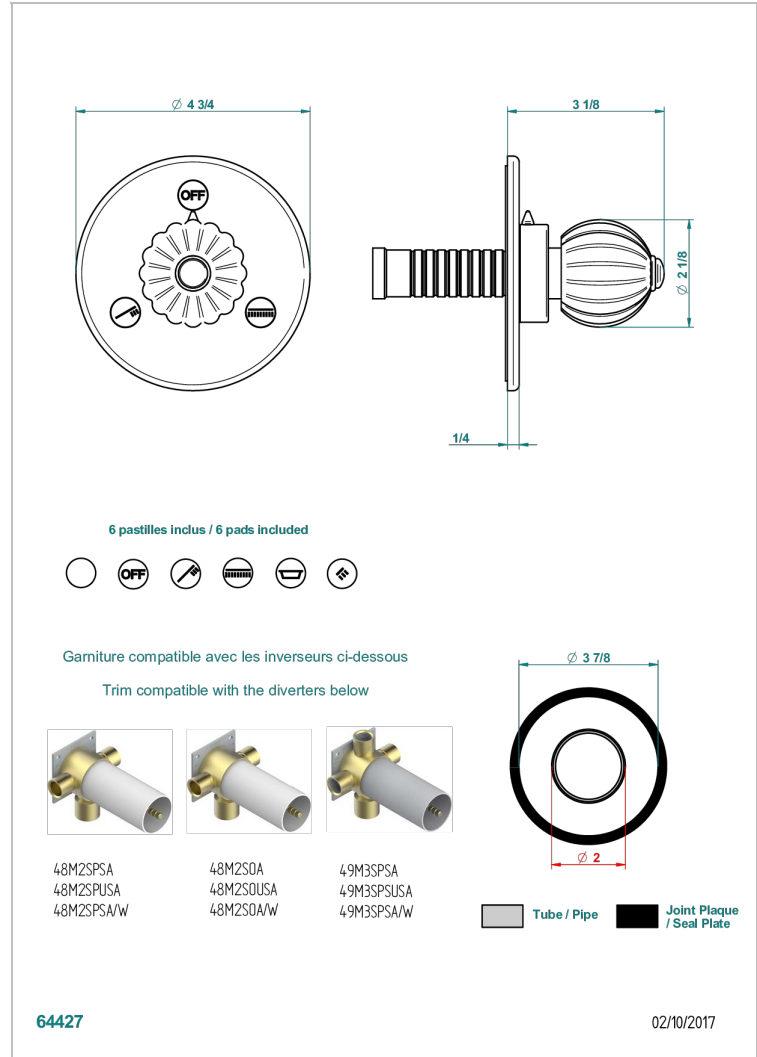

MANDARINE METAL

U1A-48M2SB

Trim for wall mounted diverter - 2 ways ref.48M2 & 3 ways ref.49M3

CHARACTERISTIC

- Mandarin Metal
- Trim for wall mounted diverter - 2 ways ref.48M2 & 3 ways ref.49M3

RELATED SKU'S

- Ref. G00-48M2SOUSA Wall mounted 3-way diverter with ceramic cartridge for concealed installation- 1 inlet 3/4" and 2 outlets 1/2" without shared ports no stop position - no trim
- Ref. G00-48M2SPSUSA Wall mounted 3-way diverter with ceramic cartridge for concealed installation- 1 inlet 3/4" and 2 outlets 1/2" with positive top, no shared ports - no trim
- Ref. G00-49M3SPSUSA Wall mounted 4-way diverter with ceramic cartridge for concealed installation- 1 inlet 3/4" and 3 outlets 1/2" with positive top, no shared ports - no trim