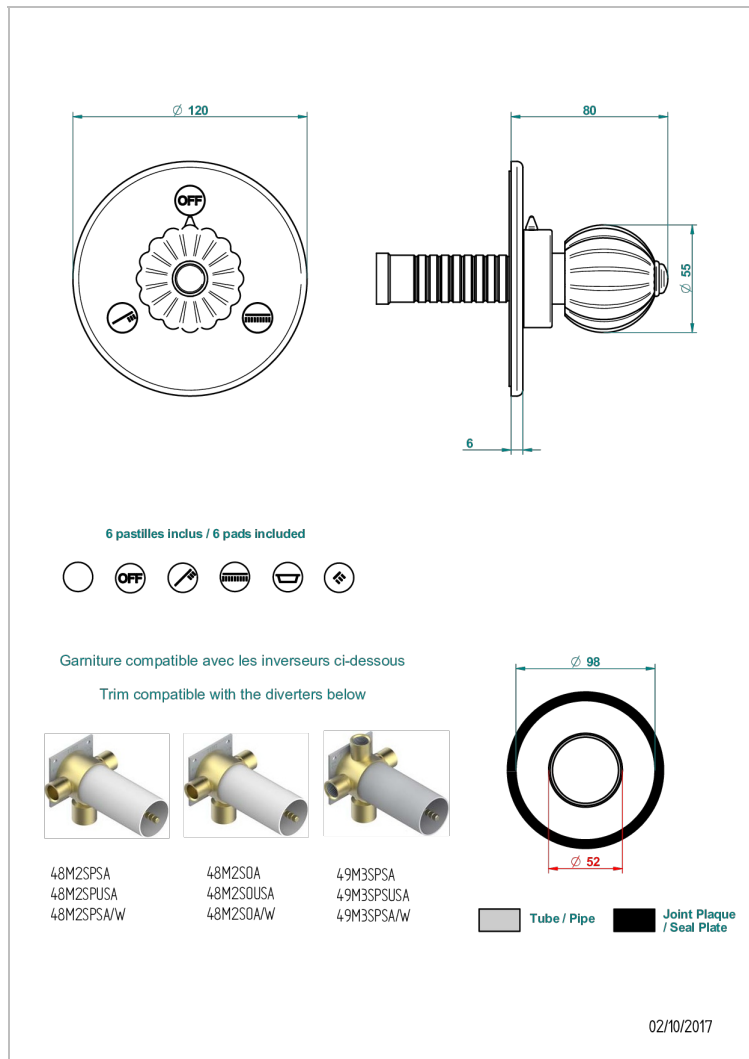

MANDARINE METAL

U1A-48M2SB

Trim for wall mounted diverter, 2 ways - ref. 48M2 and 3 ways - ref. 49M3

CHARACTERISTIC

- Mandarin Metal
- Trim for wall mounted diverter, 2 ways - ref. 48M2 and 3 ways - ref. 49M3

RELATED SKU'S

- Ref. G00-48M2SOA Wall mounted 3-way diverter with ceramic cartridge for concealed installation- 1 inlet 3/4" and 2 outlets 1/2" without stop position, without trim
- Ref. G00-48M2SPSA Wall mounted 3-way diverter with ceramic cartridge for concealed installation, 1 inlet 3/4" and 2 outlets 1/2" with stop position, without trim
- Ref. G00-49M3SPSA Wall mounted 4-way diverter with ceramic cartridge for concealed installation- 1 inlet 3/4" and 3 outlets 1/2" with stop position, without trim