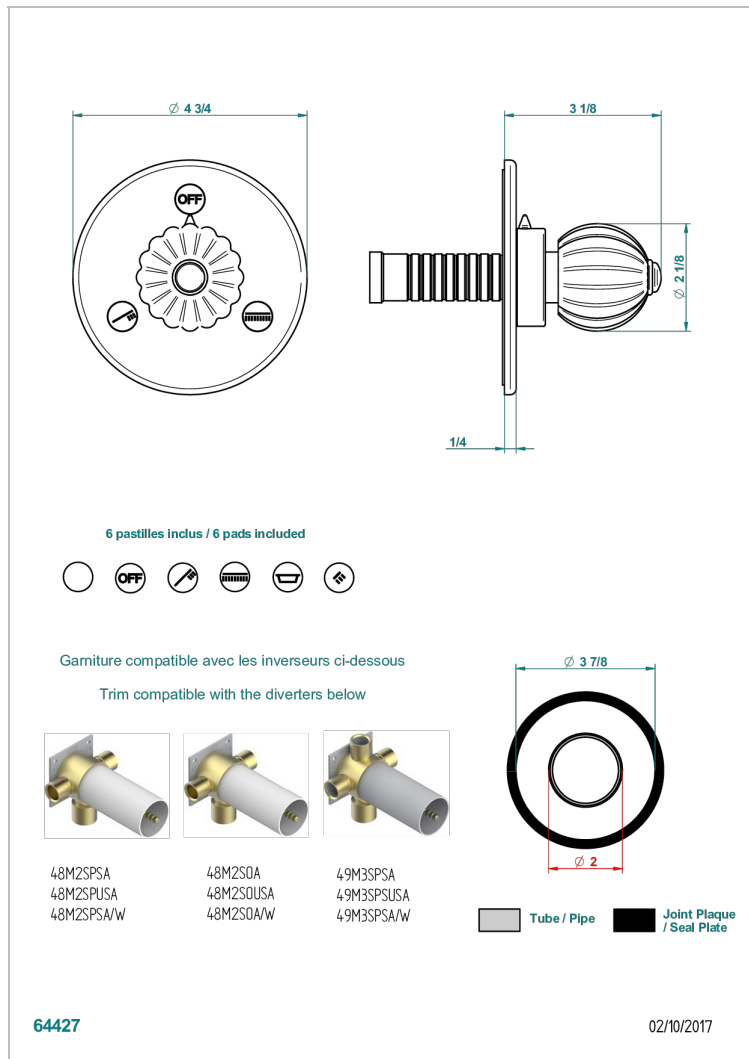

MANDARINE METAL

U1A-48M2SB

Trim for wall mounted diverter, 2 ways - ref. 48M2 and 3 ways - ref. 49M3

CHARACTERISTIC

- Mandarin Metal
- Trim for wall mounted diverter, 2 ways - ref. 48M2 and 3 ways - ref. 49M3

RELATED SKU'S

- Ref. G00-48M2SOA Wall mounted 3-way diverter with ceramic cartridge for concealed installation- 1 inlet 3/4" and 2 outlets 1/2" without stop position, without trim
- Ref. G00-48M2SPSA Wall mounted 3-way diverter with ceramic cartridge for concealed installation, 1 inlet 3/4" and 2 outlets 1/2" with stop position, without trim
- Ref. G00-49M3SPSA Wall mounted 4-way diverter with ceramic cartridge for concealed installation- 1 inlet 3/4" and 3 outlets 1/2" with stop position, without trim