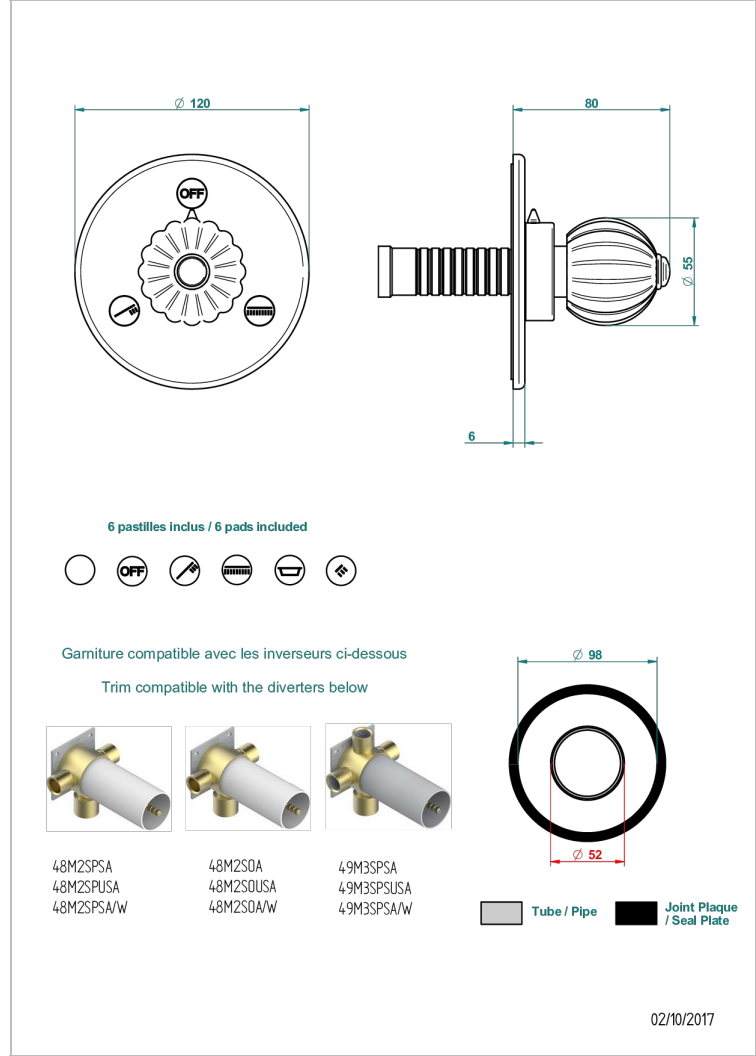

MANDARINE METAL

U1A-48M2SB

Trim for wall mounted diverter, 2 ways - ref. 48M2 and 3 ways - ref. 49M3

特色

- Mandarin Metal
- Trim for wall mounted diverter, 2 ways - ref. 48M2 and 3 ways - ref. 49M3

相关的SKU

- Ref. G00-48M2SOA Wall mounted 3-way diverter with ceramic cartridge for concealed installation- 1 inlet 3/4" and 2 outlets 1/2" without stop position, without trim
- Ref. G00-48M2SPSA Wall mounted 3-way diverter with ceramic cartridge for concealed installation, 1 inlet 3/4" and 2 outlets 1/2" with stop position, without trim
- Ref. G00-49M3SPSA Wall mounted 4-way diverter with ceramic cartridge for concealed installation- 1 inlet 3/4" and 3 outlets 1/2" with stop position, without trim