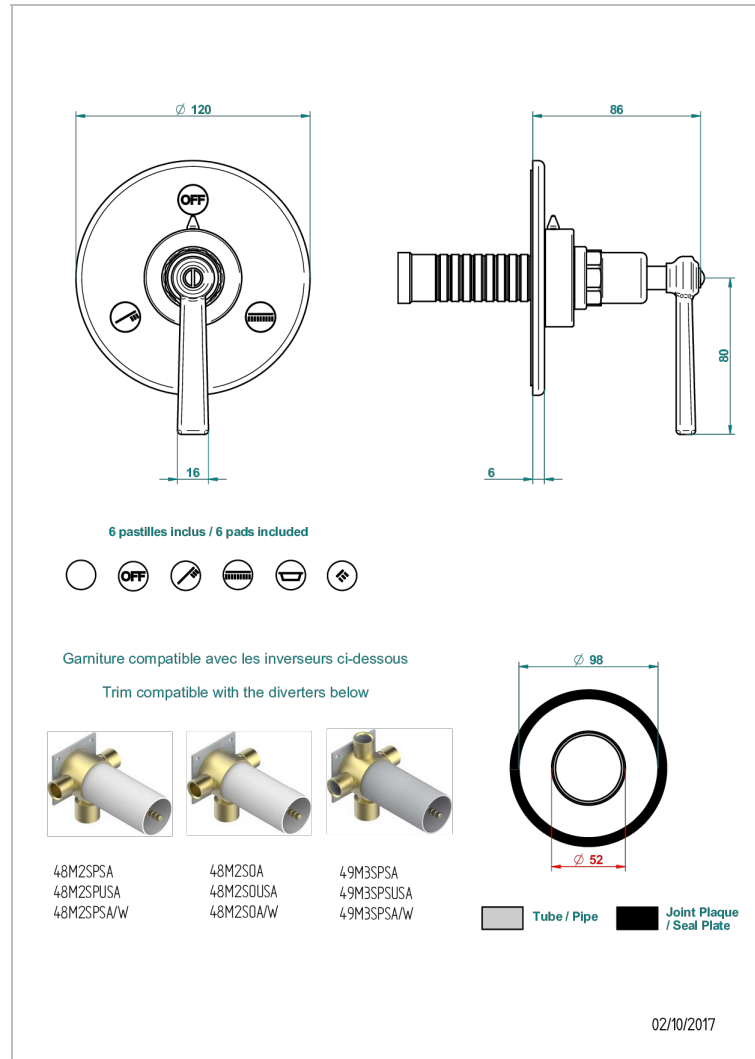

CLUB SAINT-GERMAIN WITH LEVER HANDLES

G7J-48M2SB

Trim for wall mounted diverter - 2 ways ref.48M2 & 3 ways ref.49M3

CHARACTERISTIC

- Club Saint-Germain with lever handles
- Trim for wall mounted diverter - 2 ways ref.48M2 & 3 ways ref.49M3

RELATED SKU'S

- Ref. G00-48M2SOUSA Wall mounted 3-way diverter with ceramic cartridge for concealed installation- 1 inlet 3/4" and 2 outlets 1/2" without shared ports no stop position - no trim
- Ref. G00-48M2SPSUSA Wall mounted 3-way diverter with ceramic cartridge for concealed installation- 1 inlet 3/4" and 2 outlets 1/2" with positive top, no shared ports - no trim
- Ref. G00-49M3SPSUSA Wall mounted 4-way diverter with ceramic cartridge for concealed installation- 1 inlet 3/4" and 3 outlets 1/2" with positive top, no shared ports - no trim