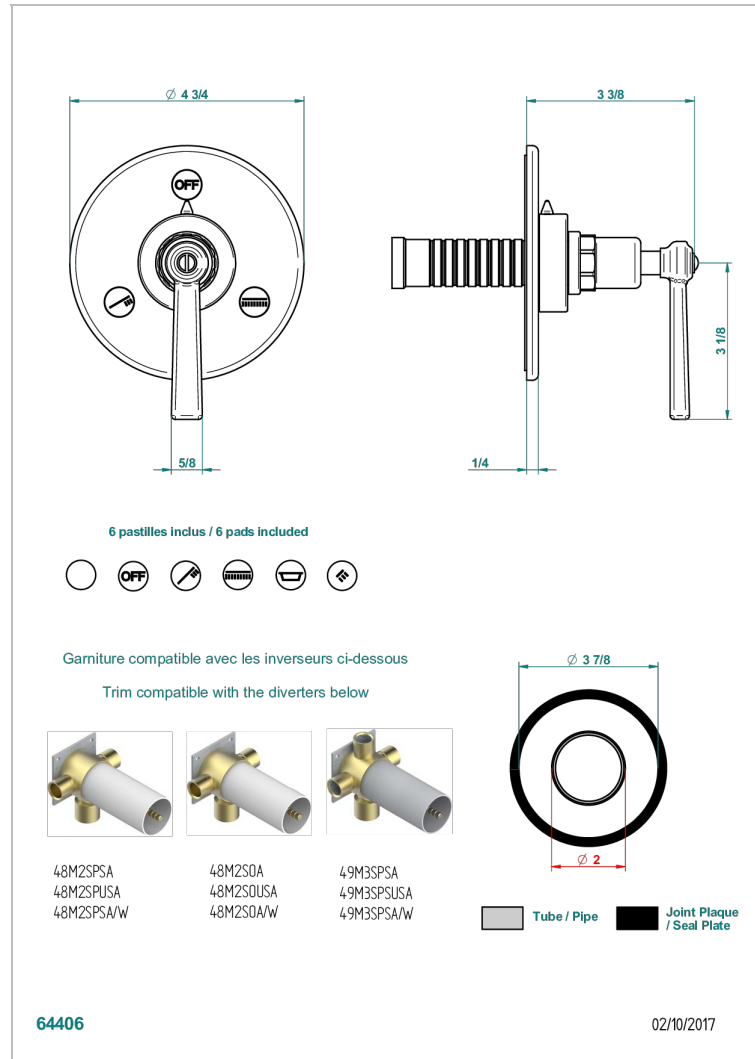

CLUB SAINT-GERMAIN WITH LEVER HANDLES

G7J-48M2SB

Trim for wall mounted diverter - 2 ways ref.48M2 & 3 ways ref.49M3

CHARACTERISTIC

- Club Saint-Germain with lever handles
- Trim for wall mounted diverter - 2 ways ref.48M2 & 3 ways ref.49M3

RELATED SKU'S

- Ref. G00-48M2SOUSA Wall mounted 3-way diverter with ceramic cartridge for concealed installation- 1 inlet 3/4" and 2 outlets 1/2" without shared ports no stop position - no trim
- Ref. G00-48M2SPSUSA Wall mounted 3-way diverter with ceramic cartridge for concealed installation- 1 inlet 3/4" and 2 outlets 1/2" with positive top, no shared ports - no trim
- Ref. G00-49M3SPSUSA Wall mounted 4-way diverter with ceramic cartridge for concealed installation- 1 inlet 3/4" and 3 outlets 1/2" with positive top, no shared ports - no trim