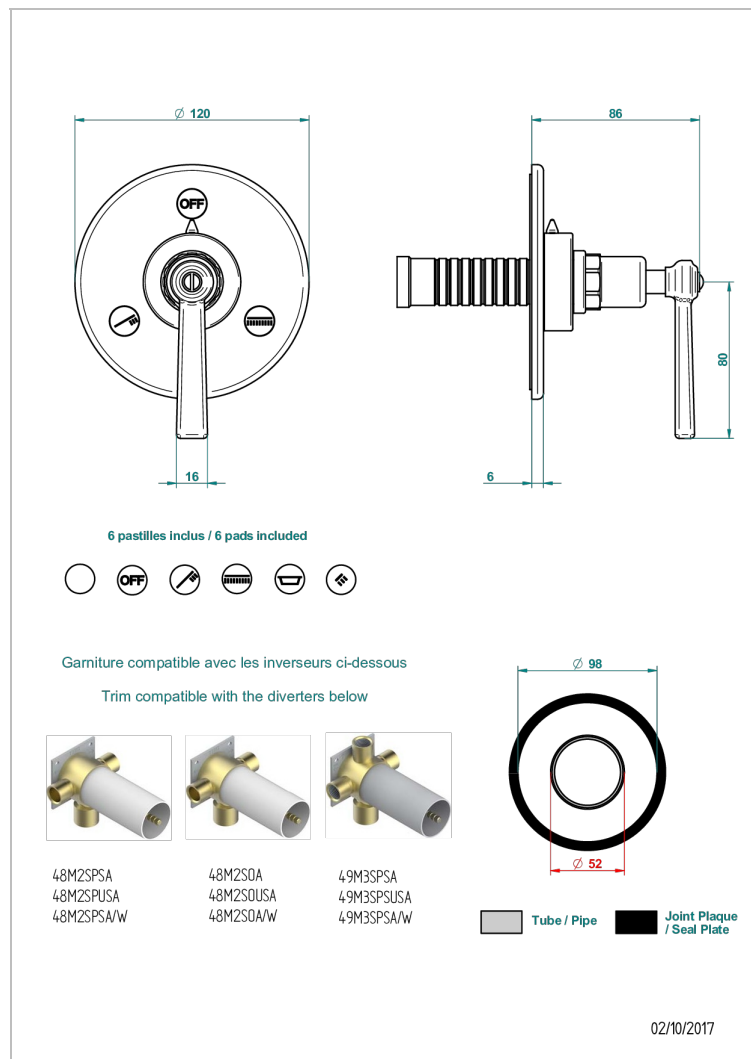

CLUB SAINT-GERMAIN WITH LEVER

G7J-48M2SB

Trim for wall mounted diverter, 2 ways - ref. 48M2 and 3 ways - ref. 49M3

ХАРАКТЕРИСТИКИ

- Club Saint-Germain with lever
- Trim for wall mounted diverter, 2 ways - ref. 48M2 and 3 ways - ref. 49M3

СВЯЗАННЫЕ ТОВАРНЫЕ ПОЗИЦИИ

- Ref. G00-48M2SOA Wall mounted 3-way diverter with ceramic cartridge for concealed installation- 1 inlet 3/4" and 2 outlets 1/2" without stop position, without trim
- Ref. G00-48M2SPSA Wall mounted 3-way diverter with ceramic cartridge for concealed installation, 1 inlet 3/4" and 2 outlets 1/2" with stop position, without trim
- Ref. G00-49M3SPSA Wall mounted 4-way diverter with ceramic cartridge for concealed installation- 1 inlet 3/4" and 3 outlets 1/2" with stop position, without trim