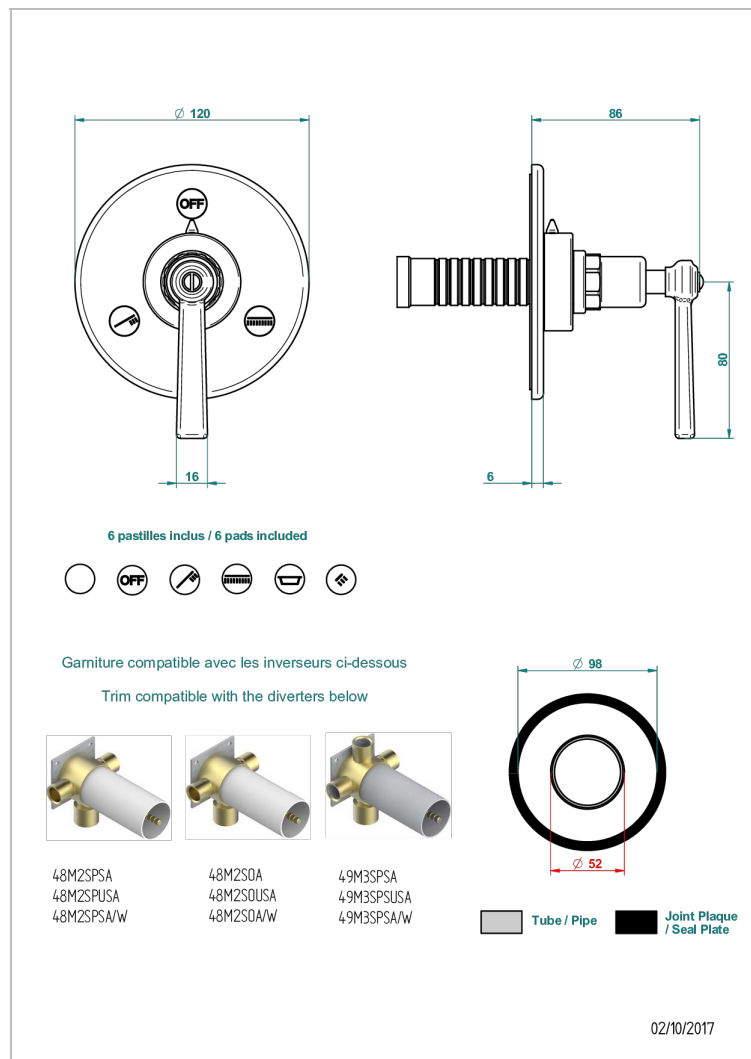

CLUB SAINT-GERMAIN WITH LEVER

G7J-48M2SB

Trim for wall mounted diverter, 2 ways - ref. 48M2 and 3 ways - ref. 49M3

CHARACTERISTIC

- Club Saint-Germain with lever
- Trim for wall mounted diverter, 2 ways - ref. 48M2 and 3 ways - ref. 49M3

RELATED SKU'S

- Ref. G00-48M2SOA Wall mounted 3-way diverter with ceramic cartridge for concealed installation- 1 inlet 3/4" and 2 outlets 1/2" without stop position, without trim
- Ref. G00-48M2SPSA Wall mounted 3-way diverter with ceramic cartridge for concealed installation, 1 inlet 3/4" and 2 outlets 1/2" with stop position, without trim
- Ref. G00-49M3SPSA Wall mounted 4-way diverter with ceramic cartridge for concealed installation- 1 inlet 3/4" and 3 outlets 1/2" with stop position, without trim