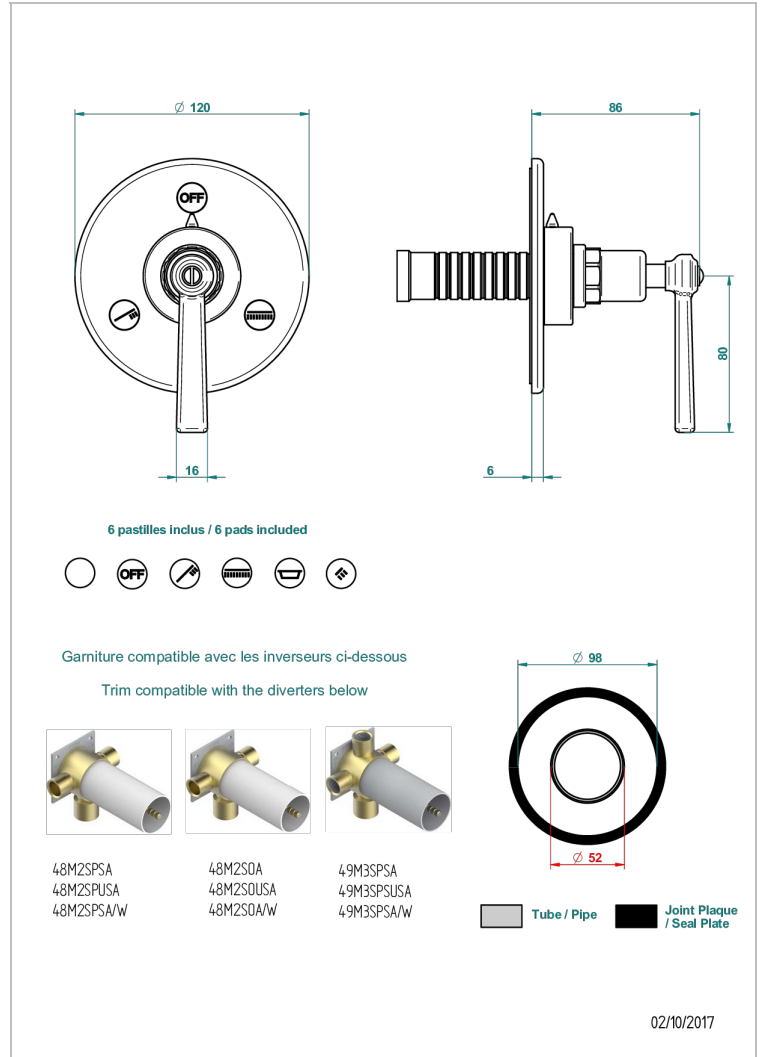

CLUB SAINT-GERMAIN WITH LEVER

G7J-48M2SB

Trim for wall mounted diverter, 2 ways - ref. 48M2 and 3 ways - ref. 49M3

特色

- Club Saint-Germain with lever
- Trim for wall mounted diverter, 2 ways - ref. 48M2 and 3 ways - ref. 49M3

相关的SKU

- Ref. G00-48M2SOA Wall mounted 3-way diverter with ceramic cartridge for concealed installation- 1 inlet 3/4" and 2 outlets 1/2" without stop position, without trim
- Ref. G00-48M2SPSA Wall mounted 3-way diverter with ceramic cartridge for concealed installation, 1 inlet 3/4" and 2 outlets 1/2" with stop position, without trim
- Ref. G00-49M3SPSA Wall mounted 4-way diverter with ceramic cartridge for concealed installation- 1 inlet 3/4" and 3 outlets 1/2" with stop position, without trim