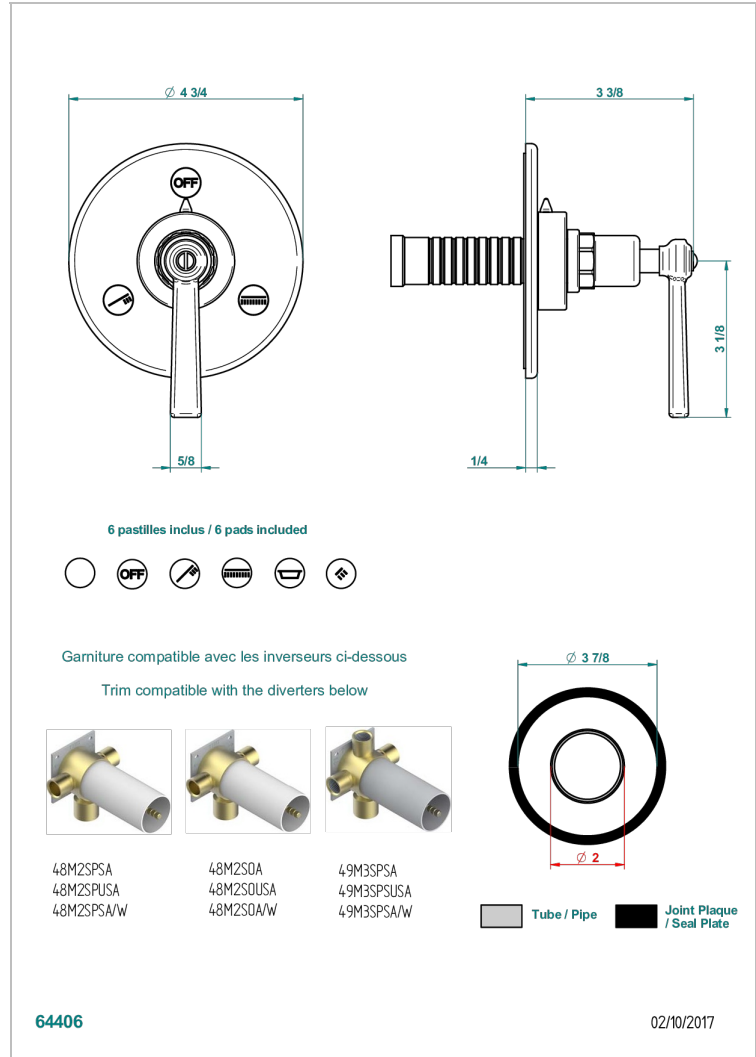

CLUB SAINT-GERMAIN WITH LEVER

G7J-48M2SB

Trim for wall mounted diverter, 2 ways - ref. 48M2 and 3 ways - ref. 49M3

THG[®]
PARIS

ХАРАКТЕРИСТИКИ

- Club Saint-Germain with lever
- Trim for wall mounted diverter, 2 ways - ref. 48M2 and 3 ways - ref. 49M3

СВЯЗАННЫЕ ТОВАРНЫЕ ПОЗИЦИИ

- Ref. G00-48M2SOA Wall mounted 3-way diverter with ceramic cartridge for concealed installation- 1 inlet 3/4" and 2 outlets 1/2" without stop position, without trim
- Ref. G00-48M2SPSA Wall mounted 3-way diverter with ceramic cartridge for concealed installation, 1 inlet 3/4" and 2 outlets 1/2" with stop position, without trim
- Ref. G00-49M3SPSA Wall mounted 4-way diverter with ceramic cartridge for concealed installation- 1 inlet 3/4" and 3 outlets 1/2" with stop position, without trim