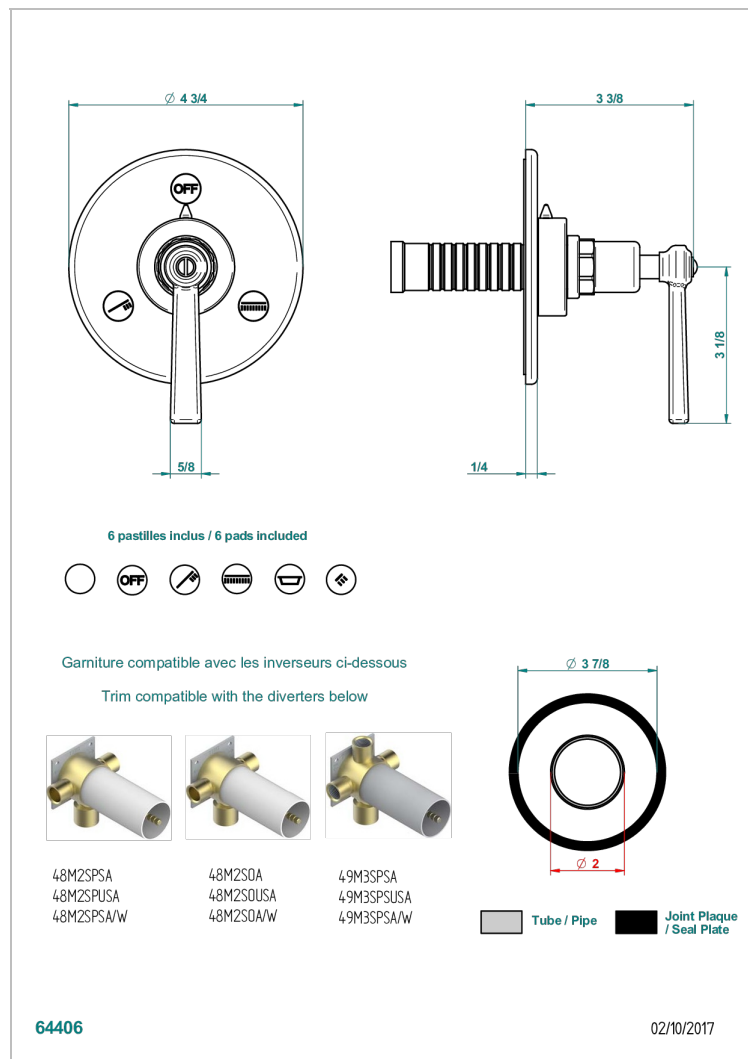

CLUB SAINT-GERMAIN WITH LEVER

G7J-48M2SB

Trim for wall mounted diverter, 2 ways - ref. 48M2 and 3 ways - ref. 49M3

CHARACTERISTIC

- Club Saint-Germain with lever
- Trim for wall mounted diverter, 2 ways - ref. 48M2 and 3 ways - ref. 49M3

RELATED SKU'S

- Ref. G00-48M2SOA Wall mounted 3-way diverter with ceramic cartridge for concealed installation- 1 inlet 3/4" and 2 outlets 1/2" without stop position, without trim
- Ref. G00-48M2SPSA Wall mounted 3-way diverter with ceramic cartridge for concealed installation, 1 inlet 3/4" and 2 outlets 1/2" with stop position, without trim
- Ref. G00-49M3SPSA Wall mounted 4-way diverter with ceramic cartridge for concealed installation- 1 inlet 3/4" and 3 outlets 1/2" with stop position, without trim