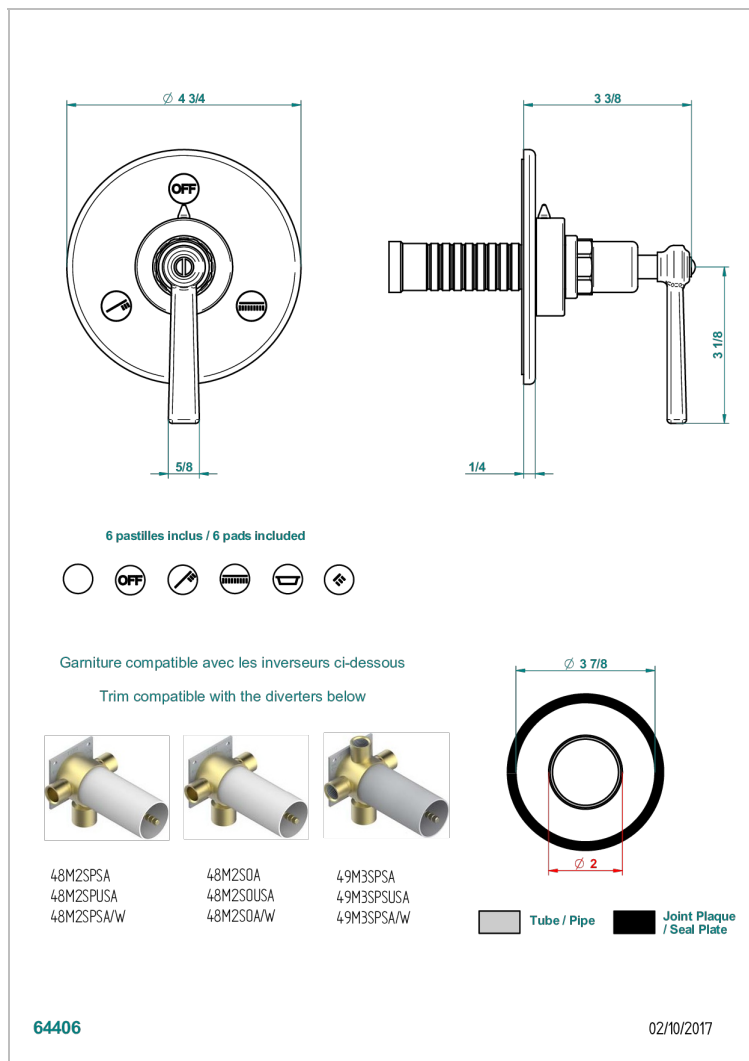

CLUB SAINT-GERMAIN WITH LEVER

G7J-48M2SB

Trim for wall mounted diverter, 2 ways - ref. 48M2 and 3 ways - ref. 49M3

特色

- Club Saint-Germain with lever
- Trim for wall mounted diverter, 2 ways - ref. 48M2 and 3 ways - ref. 49M3

相关的SKU

- Ref. G00-48M2SOA Wall mounted 3-way diverter with ceramic cartridge for concealed installation- 1 inlet 3/4" and 2 outlets 1/2" without stop position, without trim
- Ref. G00-48M2SPSA Wall mounted 3-way diverter with ceramic cartridge for concealed installation, 1 inlet 3/4" and 2 outlets 1/2" with stop position, without trim
- Ref. G00-49M3SPSA Wall mounted 4-way diverter with ceramic cartridge for concealed installation- 1 inlet 3/4" and 3 outlets 1/2" with stop position, without trim