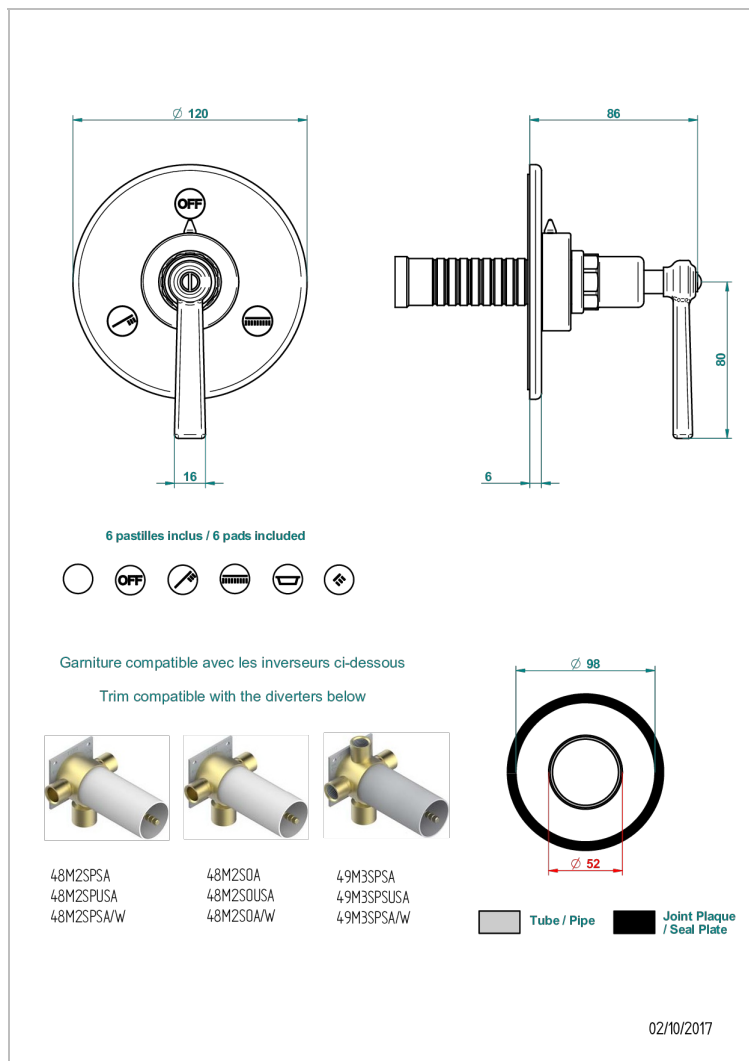

SAINT-GERMAIN WITH LEVER HANDLES

G7D-48M2SB

Trim for wall mounted diverter - 2 ways ref.48M2 & 3 ways ref.49M3

CHARACTERISTIC

- Saint-germain with lever handles
- Trim for wall mounted diverter - 2 ways ref.48M2 & 3 ways ref.49M3

RELATED SKU'S

- Ref. G00-48M2SOUSA Wall mounted 3-way diverter with ceramic cartridge for concealed installation- 1 inlet 3/4" and 2 outlets 1/2" without shared ports no stop position - no trim
- Ref. G00-48M2SPSUSA Wall mounted 3-way diverter with ceramic cartridge for concealed installation- 1 inlet 3/4" and 2 outlets 1/2" with positive top, no shared ports - no trim
- Ref. G00-49M3SPSUSA Wall mounted 4-way diverter with ceramic cartridge for concealed installation- 1 inlet 3/4" and 3 outlets 1/2" with positive top, no shared ports - no trim