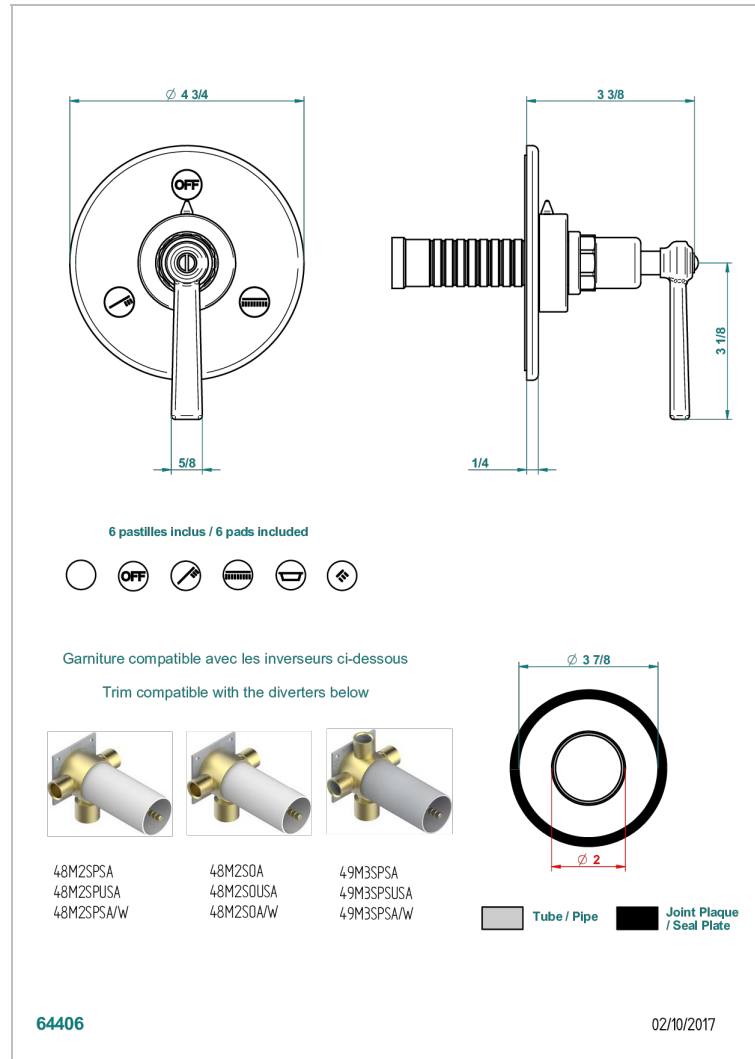

SAINT-GERMAIN WITH LEVER HANDLES

G7D-48M2SB

Trim for wall mounted diverter - 2 ways ref.48M2 & 3 ways ref.49M3

CHARACTERISTIC

- Saint-germain with lever handles
- Trim for wall mounted diverter - 2 ways ref.48M2 & 3 ways ref.49M3

RELATED SKU'S

- Ref. G00-48M2SOUSA Wall mounted 3-way diverter with ceramic cartridge for concealed installation- 1 inlet 3/4" and 2 outlets 1/2" without shared ports no stop position - no trim
- Ref. G00-48M2SPSUSA Wall mounted 3-way diverter with ceramic cartridge for concealed installation- 1 inlet 3/4" and 2 outlets 1/2" with positive top, no shared ports - no trim
- Ref. G00-49M3SPSUSA Wall mounted 4-way diverter with ceramic cartridge for concealed installation- 1 inlet 3/4" and 3 outlets 1/2" with positive top, no shared ports - no trim