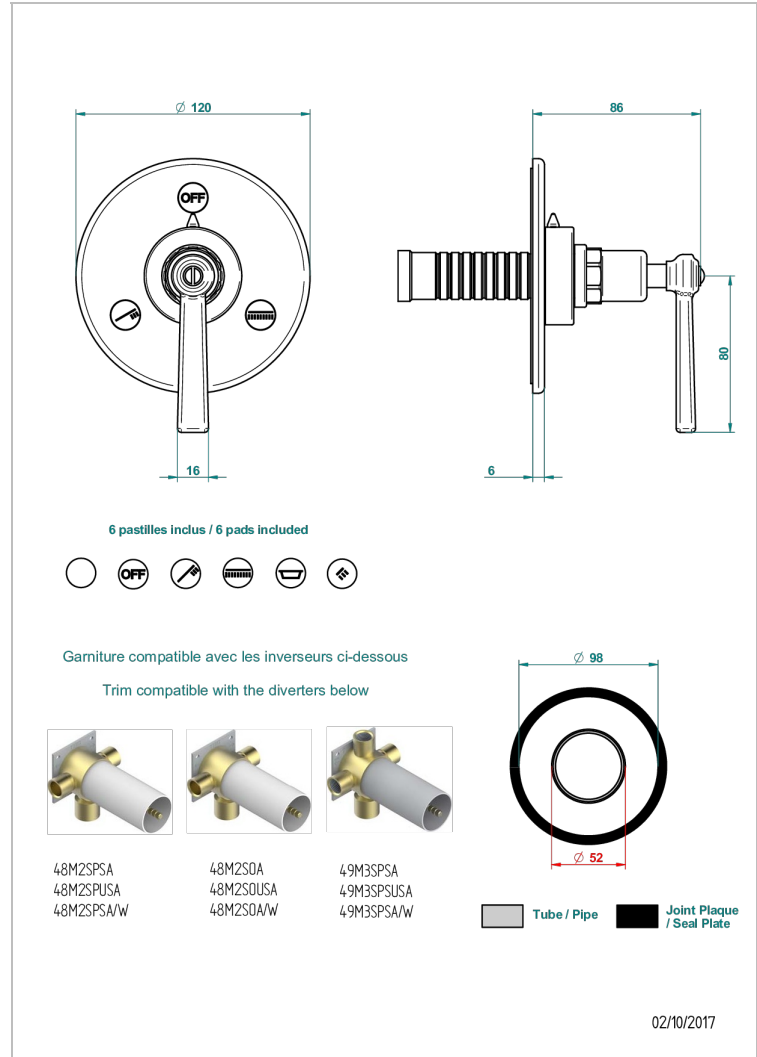

SAINT-GERMAIN CON MANETAS

G7D-48M2SB

Trim for wall mounted diverter, 2 ways - ref. 48M2 and 3 ways - ref. 49M3

CARACTERÍSTICAS

- Saint-germain con manetas
- Trim for wall mounted diverter, 2 ways - ref. 48M2 and 3 ways - ref. 49M3

PRODUCTOS RELACIONADOS

- Ref. G00-48M2SOA Wall mounted 3-way diverter with ceramic cartridge for concealed installation- 1 inlet 3/4" and 2 outlets 1/2" without stop position, without trim
- Ref. G00-48M2SPSA Wall mounted 3-way diverter with ceramic cartridge for concealed installation, 1 inlet 3/4" and 2 outlets 1/2" with stop position, without trim
- Ref. G00-49M3SPSA Wall mounted 4-way diverter with ceramic cartridge for concealed installation- 1 inlet 3/4" and 3 outlets 1/2" with stop position, without trim