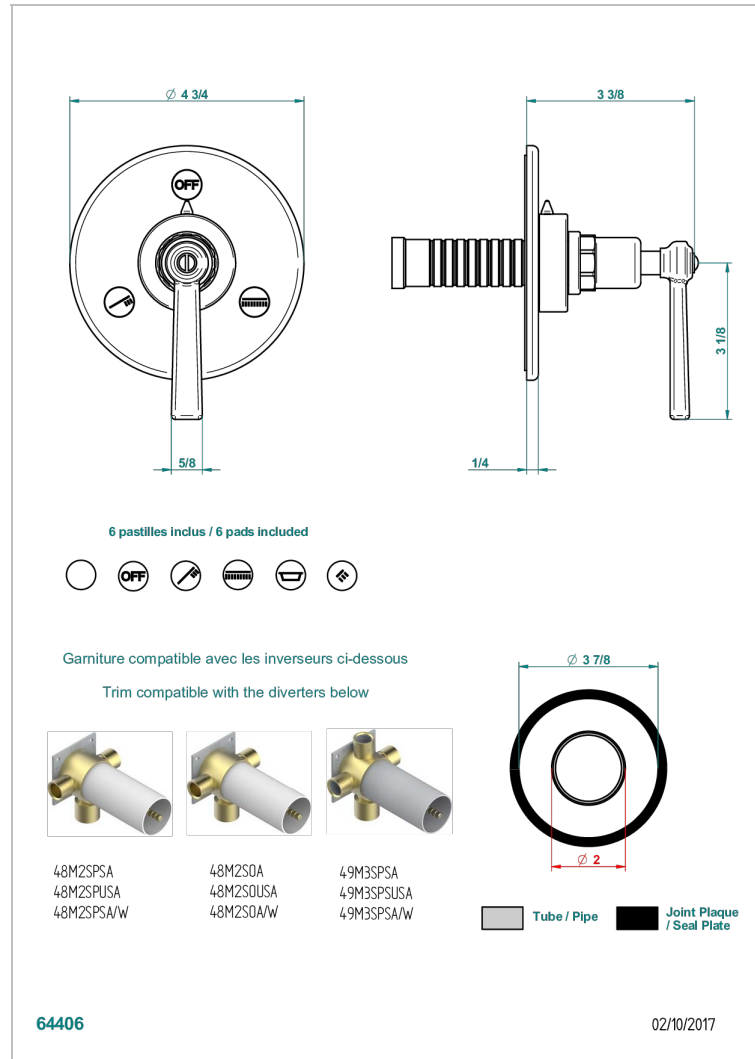

SAINT-GERMAIN CON MANETAS

G7D-48M2SB

Trim for wall mounted diverter, 2 ways - ref. 48M2 and 3 ways - ref. 49M3

CARACTERÍSTICAS

- Saint-germain con manetas
- Trim for wall mounted diverter, 2 ways - ref. 48M2 and 3 ways - ref. 49M3

PRODUCTOS RELACIONADOS

- Ref. G00-48M2SOA Wall mounted 3-way diverter with ceramic cartridge for concealed installation- 1 inlet 3/4" and 2 outlets 1/2" without stop position, without trim
- Ref. G00-48M2SPSA Wall mounted 3-way diverter with ceramic cartridge for concealed installation, 1 inlet 3/4" and 2 outlets 1/2" with stop position, without trim
- Ref. G00-49M3SPSA Wall mounted 4-way diverter with ceramic cartridge for concealed installation- 1 inlet 3/4" and 3 outlets 1/2" with stop position, without trim