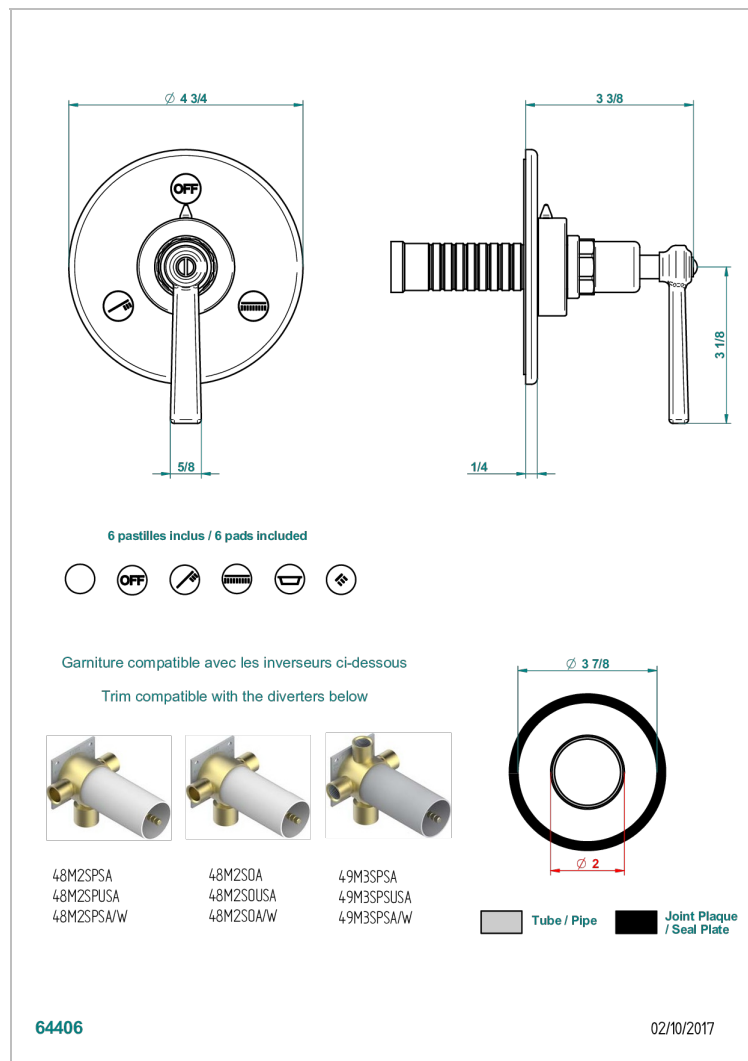

# SAINT-GERMAIN WITH LEVER

G7D-48M2SB

Trim for wall mounted diverter, 2 ways - ref. 48M2 and 3 ways - ref. 49M3

## CHARACTERISTIC

- Saint-germain with lever
- Trim for wall mounted diverter, 2 ways - ref. 48M2 and 3 ways - ref. 49M3

## RELATED SKU'S

- Ref. G00-48M2SOA Wall mounted 3-way diverter with ceramic cartridge for concealed installation- 1 inlet 3/4" and 2 outlets 1/2" without stop position, without trim
- Ref. G00-48M2SPSA Wall mounted 3-way diverter with ceramic cartridge for concealed installation, 1 inlet 3/4" and 2 outlets 1/2" with stop position, without trim
- Ref. G00-49M3SPSA Wall mounted 4-way diverter with ceramic cartridge for concealed installation- 1 inlet 3/4" and 3 outlets 1/2" with stop position, without trim