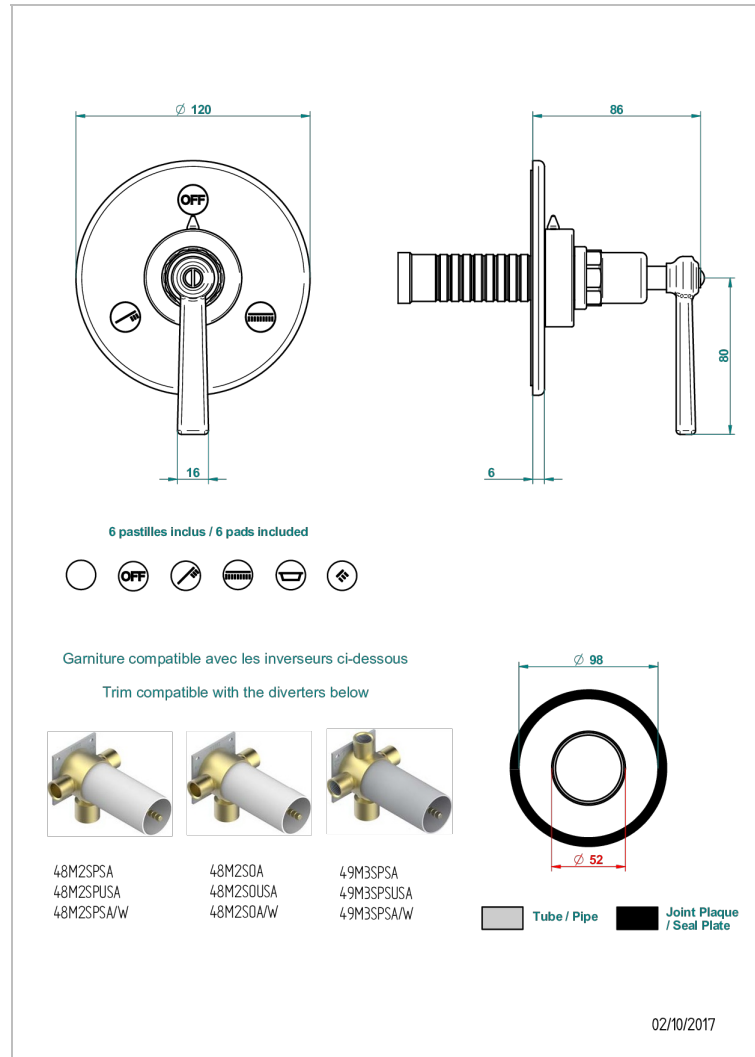

SAINT GERMAIN C РУКОЯТКАМИ

G7D-48M2SB

Trim for wall mounted diverter, 2 ways - ref. 48M2 and 3 ways - ref. 49M3

THG[®]
PARIS

ХАРАКТЕРИСТИКИ

- Saint Germain с рукоятками
- Trim for wall mounted diverter, 2 ways - ref. 48M2 and 3 ways - ref. 49M3

СВЯЗАННЫЕ ТОВАРНЫЕ ПОЗИЦИИ

- Ref. G00-48M2SOA Wall mounted 3-way diverter with ceramic cartridge for concealed installation- 1 inlet 3/4" and 2 outlets 1/2" without stop position, without trim
- Ref. G00-48M2SPSA Wall mounted 3-way diverter with ceramic cartridge for concealed installation, 1 inlet 3/4" and 2 outlets 1/2" with stop position, without trim
- Ref. G00-49M3SPSA Wall mounted 4-way diverter with ceramic cartridge for concealed installation- 1 inlet 3/4" and 3 outlets 1/2" with stop position, without trim