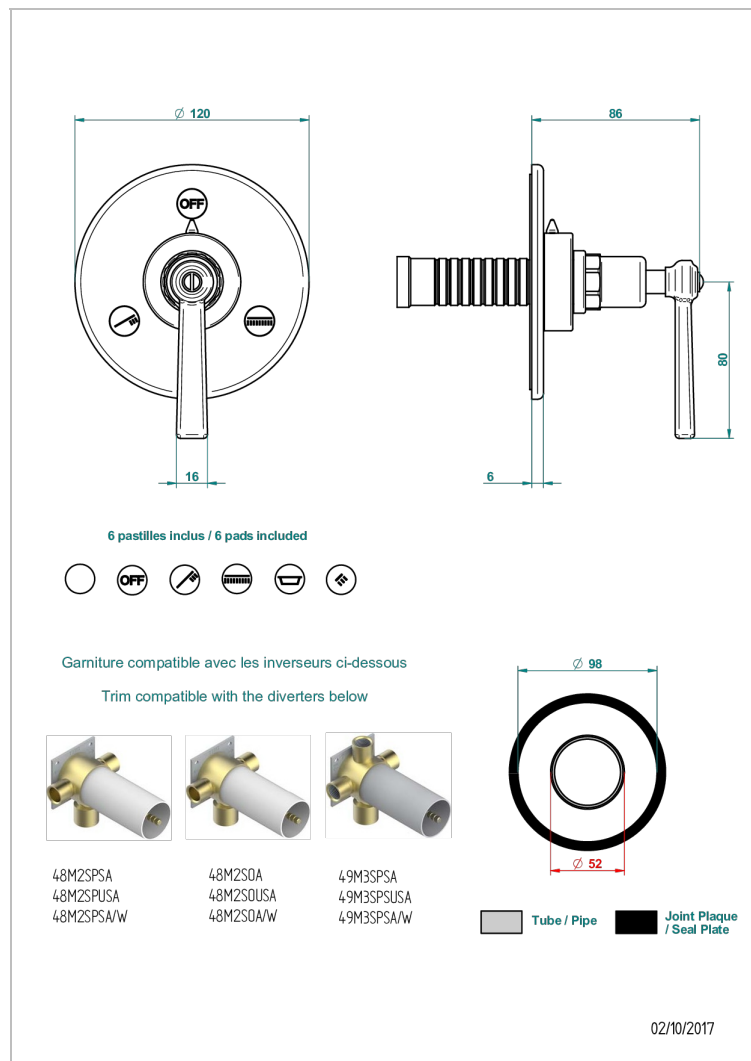

# SAINT-GERMAIN WITH LEVER

G7D-48M2SB

Trim for wall mounted diverter, 2 ways - ref. 48M2 and 3 ways - ref. 49M3

## CHARACTERISTIC

- Saint-germain with lever
- Trim for wall mounted diverter, 2 ways - ref. 48M2 and 3 ways - ref. 49M3

## RELATED SKU'S

- Ref. G00-48M2SOA Wall mounted 3-way diverter with ceramic cartridge for concealed installation- 1 inlet 3/4" and 2 outlets 1/2" without stop position, without trim
- Ref. G00-48M2SPSA Wall mounted 3-way diverter with ceramic cartridge for concealed installation, 1 inlet 3/4" and 2 outlets 1/2" with stop position, without trim
- Ref. G00-49M3SPSA Wall mounted 4-way diverter with ceramic cartridge for concealed installation- 1 inlet 3/4" and 3 outlets 1/2" with stop position, without trim