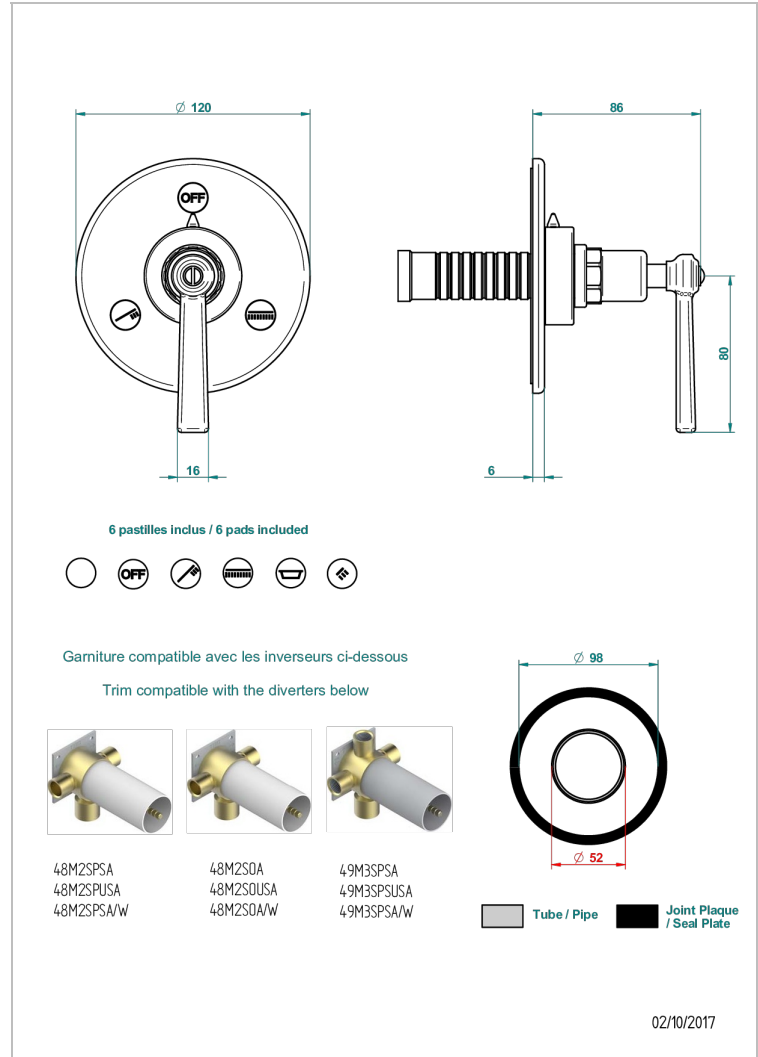

SAINT-GERMAIN WITH LEVER

G7D-48M2SB

Trim for wall mounted diverter, 2 ways - ref. 48M2 and 3 ways - ref. 49M3

THG[®]
PARIS

特色

- Saint-Germain with lever
- Trim for wall mounted diverter, 2 ways - ref. 48M2 and 3 ways - ref. 49M3

相关的SKU

- Ref. G00-48M2SOA Wall mounted 3-way diverter with ceramic cartridge for concealed installation- 1 inlet 3/4" and 2 outlets 1/2" without stop position, without trim
- Ref. G00-48M2SPSA Wall mounted 3-way diverter with ceramic cartridge for concealed installation, 1 inlet 3/4" and 2 outlets 1/2" with stop position, without trim
- Ref. G00-49M3SPSA Wall mounted 4-way diverter with ceramic cartridge for concealed installation- 1 inlet 3/4" and 3 outlets 1/2" with stop position, without trim