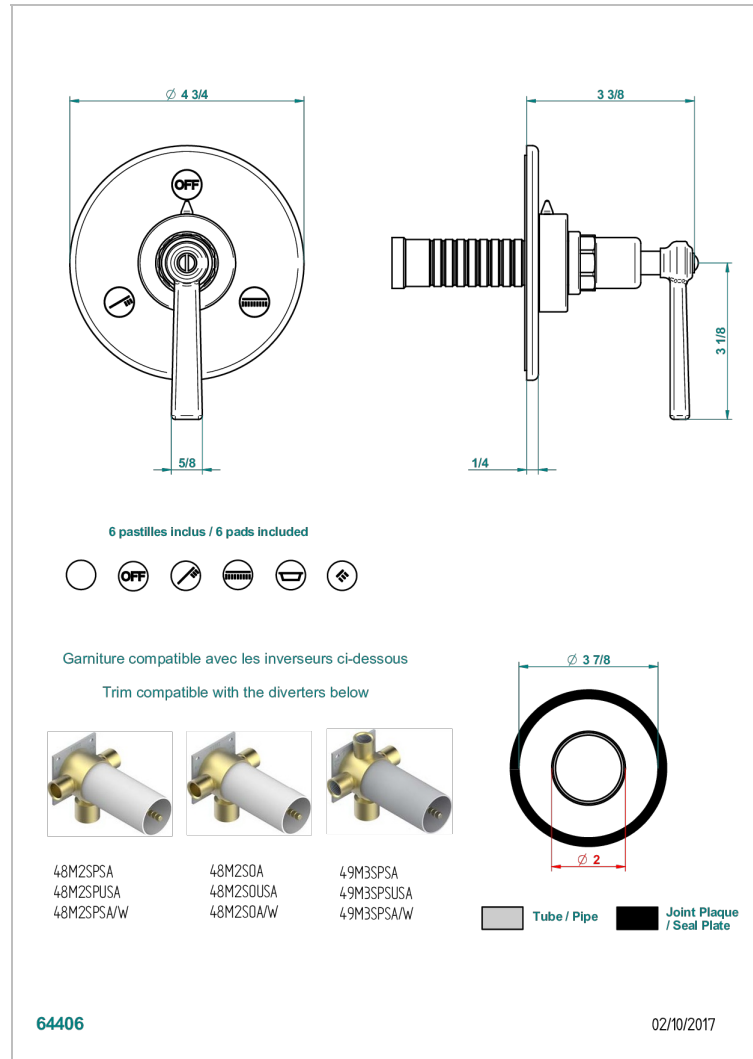

SAINT GERMAIN C РУКОЯТКАМИ

G7D-48M2SB

Trim for wall mounted diverter, 2 ways - ref. 48M2 and 3 ways - ref. 49M3

THG[®]
PARIS

ХАРАКТЕРИСТИКИ

- Saint Germain с рукоятками
- Trim for wall mounted diverter, 2 ways - ref. 48M2 and 3 ways - ref. 49M3

СВЯЗАННЫЕ ТОВАРНЫЕ ПОЗИЦИИ

- Ref. G00-48M2SOA Wall mounted 3-way diverter with ceramic cartridge for concealed installation- 1 inlet 3/4" and 2 outlets 1/2" without stop position, without trim
- Ref. G00-48M2SPSA Wall mounted 3-way diverter with ceramic cartridge for concealed installation, 1 inlet 3/4" and 2 outlets 1/2" with stop position, without trim
- Ref. G00-49M3SPSA Wall mounted 4-way diverter with ceramic cartridge for concealed installation- 1 inlet 3/4" and 3 outlets 1/2" with stop position, without trim