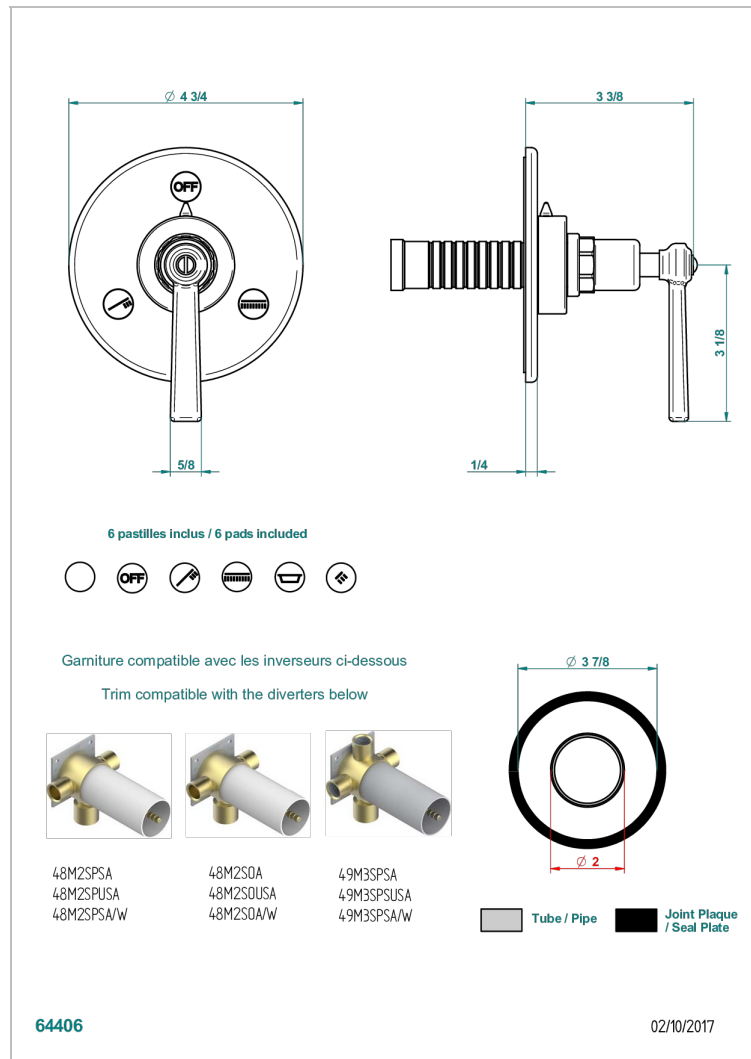

# SAINT-GERMAIN WITH LEVER

G7D-48M2SB

Trim for wall mounted diverter, 2 ways - ref. 48M2 and 3 ways - ref. 49M3

## CHARACTERISTIC

- Saint-germain with lever
- Trim for wall mounted diverter, 2 ways - ref. 48M2 and 3 ways - ref. 49M3

## RELATED SKU'S

- Ref. G00-48M2SOA Wall mounted 3-way diverter with ceramic cartridge for concealed installation- 1 inlet 3/4" and 2 outlets 1/2" without stop position, without trim
- Ref. G00-48M2SPSA Wall mounted 3-way diverter with ceramic cartridge for concealed installation, 1 inlet 3/4" and 2 outlets 1/2" with stop position, without trim
- Ref. G00-49M3SPSA Wall mounted 4-way diverter with ceramic cartridge for concealed installation- 1 inlet 3/4" and 3 outlets 1/2" with stop position, without trim