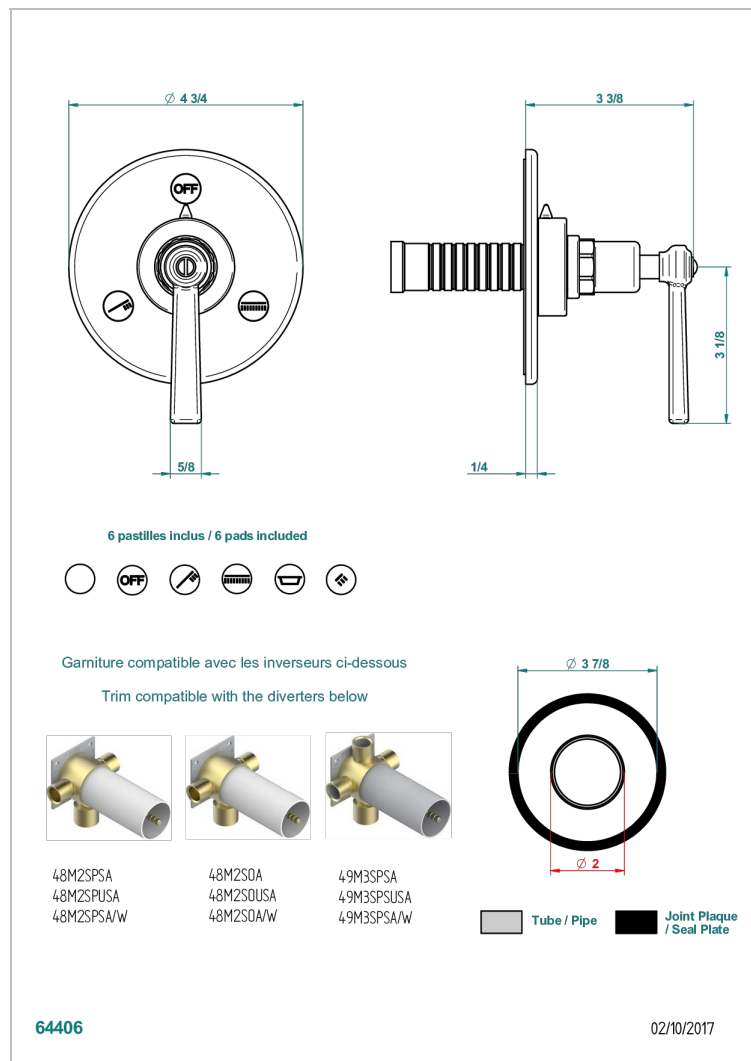

SAINT-GERMAIN WITH LEVER

G7D-48M2SB

Trim for wall mounted diverter, 2 ways - ref. 48M2 and 3 ways - ref. 49M3

特色

- Saint-Germain with lever
- Trim for wall mounted diverter, 2 ways - ref. 48M2 and 3 ways - ref. 49M3

相关的SKU

- Ref. G00-48M2SOA Wall mounted 3-way diverter with ceramic cartridge for concealed installation- 1 inlet 3/4" and 2 outlets 1/2" without stop position, without trim
- Ref. G00-48M2SPSA Wall mounted 3-way diverter with ceramic cartridge for concealed installation, 1 inlet 3/4" and 2 outlets 1/2" with stop position, without trim
- Ref. G00-49M3SPSA Wall mounted 4-way diverter with ceramic cartridge for concealed installation- 1 inlet 3/4" and 3 outlets 1/2" with stop position, without trim