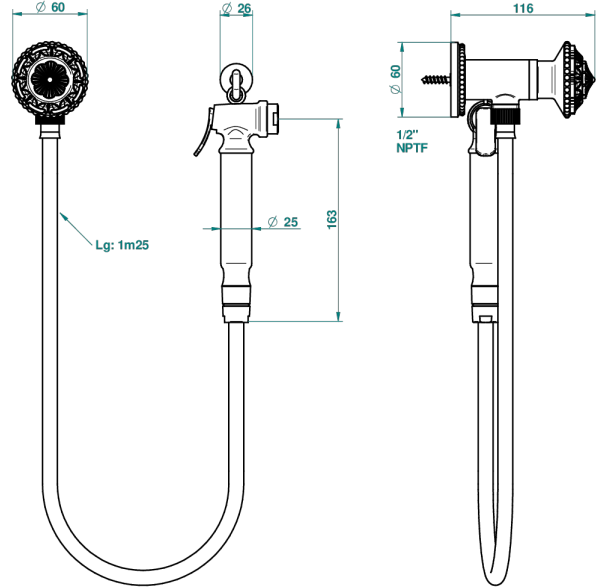

# VERSAILLES

G14-5840/8US

Handheld spray bidet with hose, elbow and hook

64400

02/10/2017

## CHARACTERISTIC

- Versailles
- Handheld spray bidet with hose, elbow and hook

## AVAILABLE FINITIONS

- Chrome polished - A02
- Chrome polished / gold polished - G02
- Gold polished - F01
- Nickel polished - B01