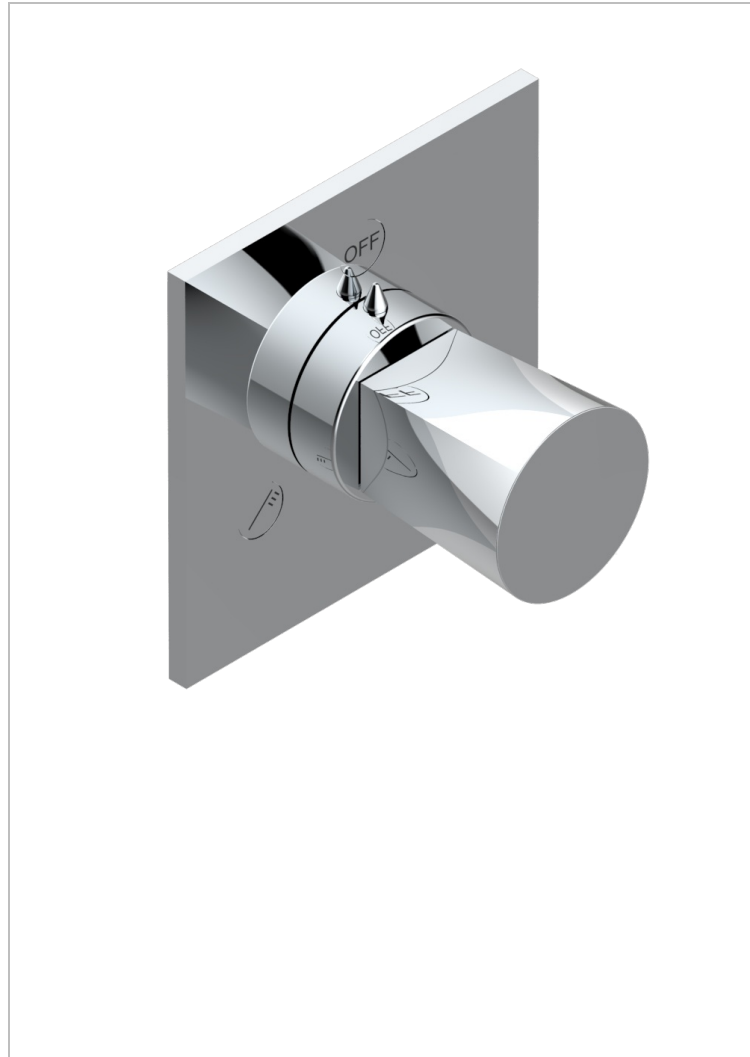

# METAMORPHOSE

G6A-48M2SB

Trim for wall mounted diverter - 2 ways ref.48M2 & 3 ways ref.49M3

## CHARACTERISTIC

- Métamorphose
- Trim for wall mounted diverter - 2 ways ref.48M2 & 3 ways ref.49M3

## RELATED SKU'S

- Ref. G00-48M2SOUSA Wall mounted 3-way diverter with ceramic cartridge for concealed installation- 1 inlet 3/4" and 2 outlets 1/2" without shared ports no stop position - no trim
- Ref. G00-48M2SPSUSA Wall mounted 3-way diverter with ceramic cartridge for concealed installation- 1 inlet 3/4" and 2 outlets 1/2" with positive top, no shared ports - no trim
- Ref. G00-49M3SPSUSA Wall mounted 4-way diverter with ceramic cartridge for concealed installation- 1 inlet 3/4" and 3 outlets 1/2" with positive top, no shared ports - no trim