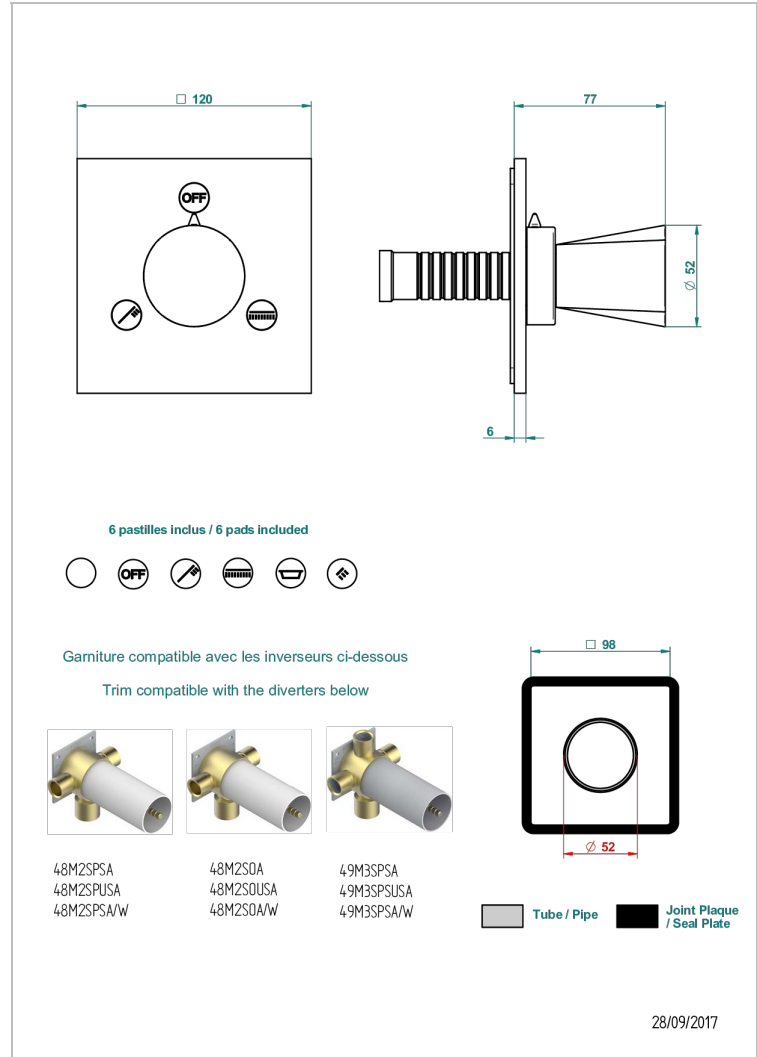

# METAMORPHOSE

G6A-48M2SB

Trim for wall mounted diverter - 2 ways ref.48M2 & 3 ways ref.49M3

## CHARACTERISTIC

- Métamorphose
- Trim for wall mounted diverter - 2 ways ref.48M2 & 3 ways ref.49M3

## RELATED SKU'S

- Ref. G00-48M2SOUSA Wall mounted 3-way diverter with ceramic cartridge for concealed installation- 1 inlet 3/4" and 2 outlets 1/2" without shared ports no stop position - no trim
- Ref. G00-48M2SPSUSA Wall mounted 3-way diverter with ceramic cartridge for concealed installation- 1 inlet 3/4" and 2 outlets 1/2" with positive top, no shared ports - no trim
- Ref. G00-49M3SPSUSA Wall mounted 4-way diverter with ceramic cartridge for concealed installation- 1 inlet 3/4" and 3 outlets 1/2" with positive top, no shared ports - no trim