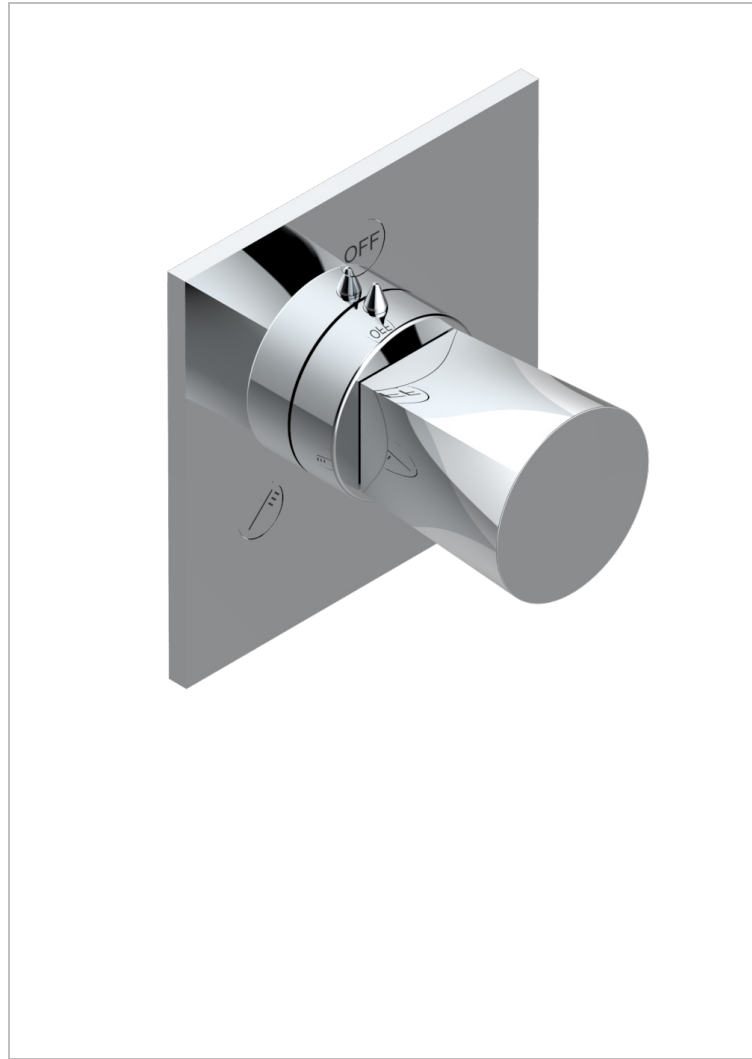

METAMORPHOSE

G6A-48M2SB

Trim for wall mounted diverter - 2 ways ref.48M2 & 3 ways ref.49M3

6 pastilles inclus / 6 pads included

Garniture compatible avec les inverseurs ci-dessous
Trim compatible with the diverters below

48M2SPSA
48M2SPUSA
48M2SPSA/W

48M2SOA
48M2SOUSA
48M2SOA/W

49M3SPSA
49M3SPSUSA
49M3SPSA/W

Tube / Pipe Joint Plaque / Seal Plate

64398

28/09/2017

CHARACTERISTIC

- Métamorphose
- Trim for wall mounted diverter - 2 ways ref.48M2 & 3 ways ref.49M3

RELATED SKU'S

- Ref. G00-48M2SOUSA Wall mounted 3-way diverter with ceramic cartridge for concealed installation- 1 inlet 3/4" and 2 outlets 1/2" without shared ports no stop position - no trim
- Ref. G00-48M2SPSUSA Wall mounted 3-way diverter with ceramic cartridge for concealed installation- 1 inlet 3/4" and 2 outlets 1/2" with positive top, no shared ports - no trim
- Ref. G00-49M3SPSUSA Wall mounted 4-way diverter with ceramic cartridge for concealed installation- 1 inlet 3/4" and 3 outlets 1/2" with positive top, no shared ports - no trim