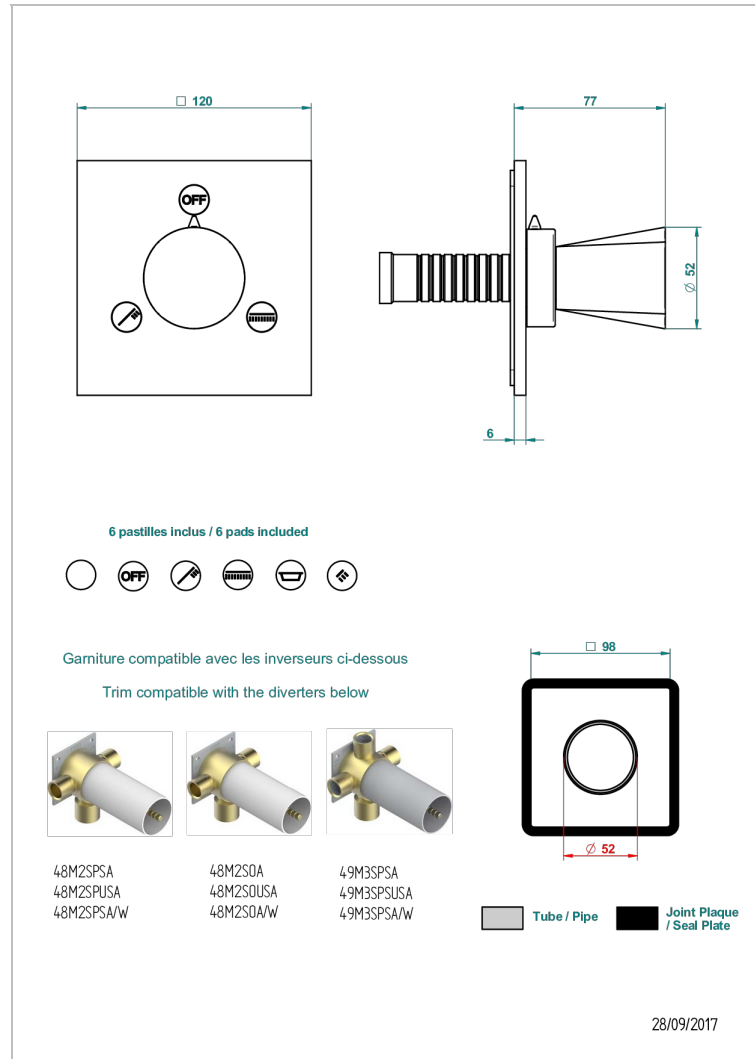

METAMORPHOSE

G6A-48M2SB

Trim for wall mounted diverter, 2 ways - ref. 48M2 and 3 ways - ref. 49M3

CARACTERÍSTICAS

- Métamorphose
- Trim for wall mounted diverter, 2 ways - ref. 48M2 and 3 ways - ref. 49M3

PRODUCTOS RELACIONADOS

- Ref. G00-48M2SOA Wall mounted 3-way diverter with ceramic cartridge for concealed installation- 1 inlet 3/4" and 2 outlets 1/2" without stop position, without trim
- Ref. G00-48M2SPSA Wall mounted 3-way diverter with ceramic cartridge for concealed installation, 1 inlet 3/4" and 2 outlets 1/2" with stop position, without trim
- Ref. G00-49M3SPSA Wall mounted 4-way diverter with ceramic cartridge for concealed installation- 1 inlet 3/4" and 3 outlets 1/2" with stop position, without trim