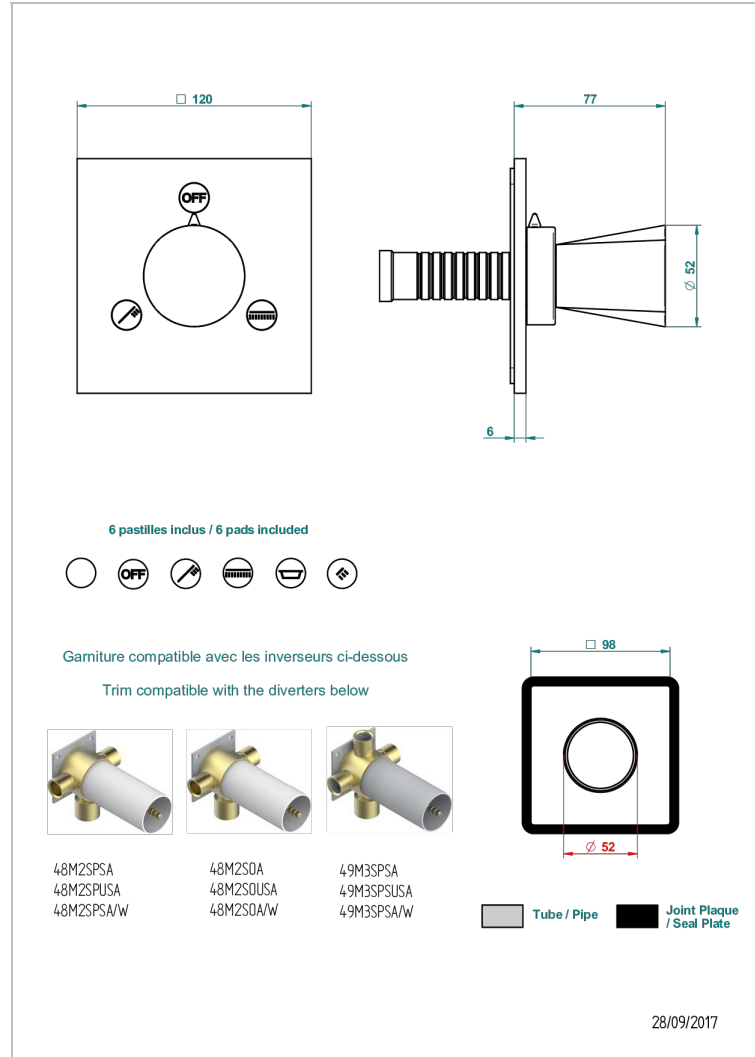

# METAMORPHOSE

G6A-48M2SB

Trim for wall mounted diverter, 2 ways - ref. 48M2 and 3 ways - ref. 49M3

## CHARACTERISTIC

- Métamorphose
- Trim for wall mounted diverter, 2 ways - ref. 48M2 and 3 ways - ref. 49M3

## RELATED SKU'S

- Ref. G00-48M2SOA Wall mounted 3-way diverter with ceramic cartridge for concealed installation- 1 inlet 3/4" and 2 outlets 1/2" without stop position, without trim
- Ref. G00-48M2SPSA Wall mounted 3-way diverter with ceramic cartridge for concealed installation, 1 inlet 3/4" and 2 outlets 1/2" with stop position, without trim
- Ref. G00-49M3SPSA Wall mounted 4-way diverter with ceramic cartridge for concealed installation- 1 inlet 3/4" and 3 outlets 1/2" with stop position, without trim