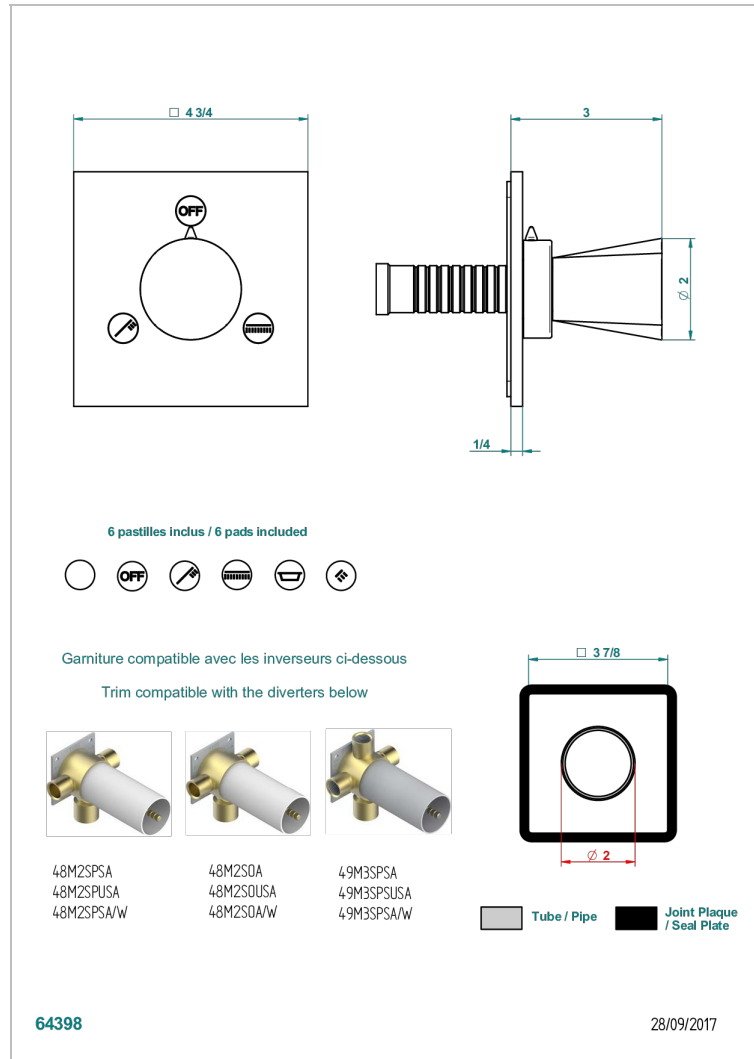

METAMORPHOSE

G6A-48M2SB

Trim for wall mounted diverter, 2 ways - ref. 48M2 and 3 ways - ref. 49M3

CARACTERÍSTICAS

- Métamorphose
- Trim for wall mounted diverter, 2 ways - ref. 48M2 and 3 ways - ref. 49M3

PRODUCTOS RELACIONADOS

- Ref. G00-48M2SOA Wall mounted 3-way diverter with ceramic cartridge for concealed installation- 1 inlet 3/4" and 2 outlets 1/2" without stop position, without trim
- Ref. G00-48M2SPSA Wall mounted 3-way diverter with ceramic cartridge for concealed installation, 1 inlet 3/4" and 2 outlets 1/2" with stop position, without trim
- Ref. G00-49M3SPSA Wall mounted 4-way diverter with ceramic cartridge for concealed installation- 1 inlet 3/4" and 3 outlets 1/2" with stop position, without trim